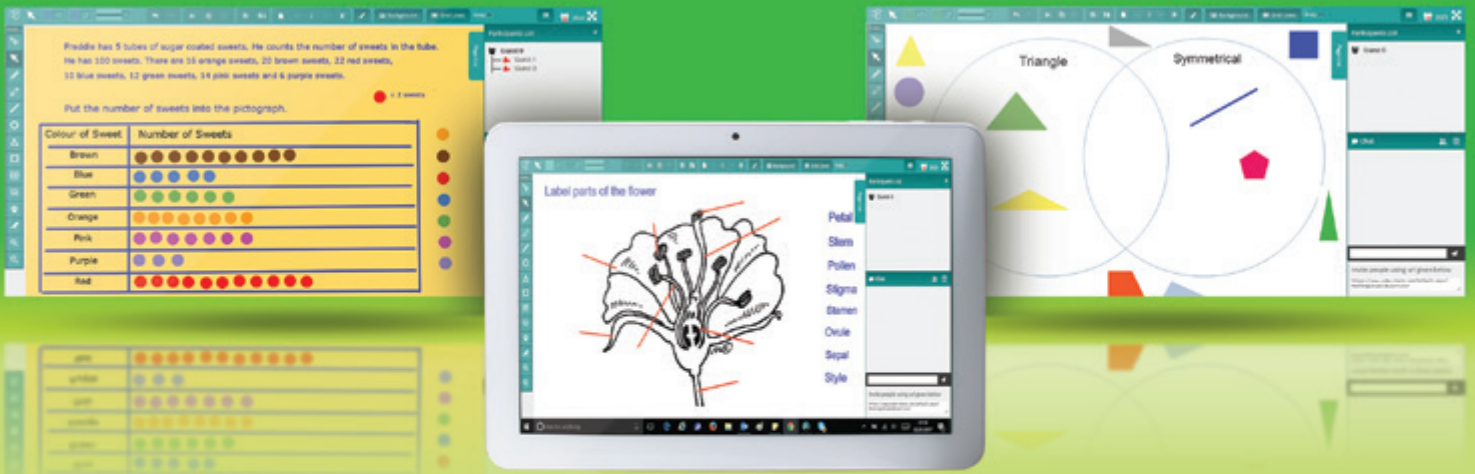

Instant Student Interaction

Collaborative Learning Environment

Multi-location Learning

CubeShare

CubeShare is a browser based, canvas sharing software product. It allows for collaboration amongst participants who can be in the same location or anywhere in the world. All that is needed is a good quality internet connection. The basic concept is that a teacher will create a lesson in CubeShare and invite participants to attend via a URL web link. Students can attend the meeting via web browser on any platform or by downloading an app on their tablet/mobile device. Once in the meeting, the teacher and all logged in participants will be able to see the same canvas and collaborate via annotation and sharing documents/images.