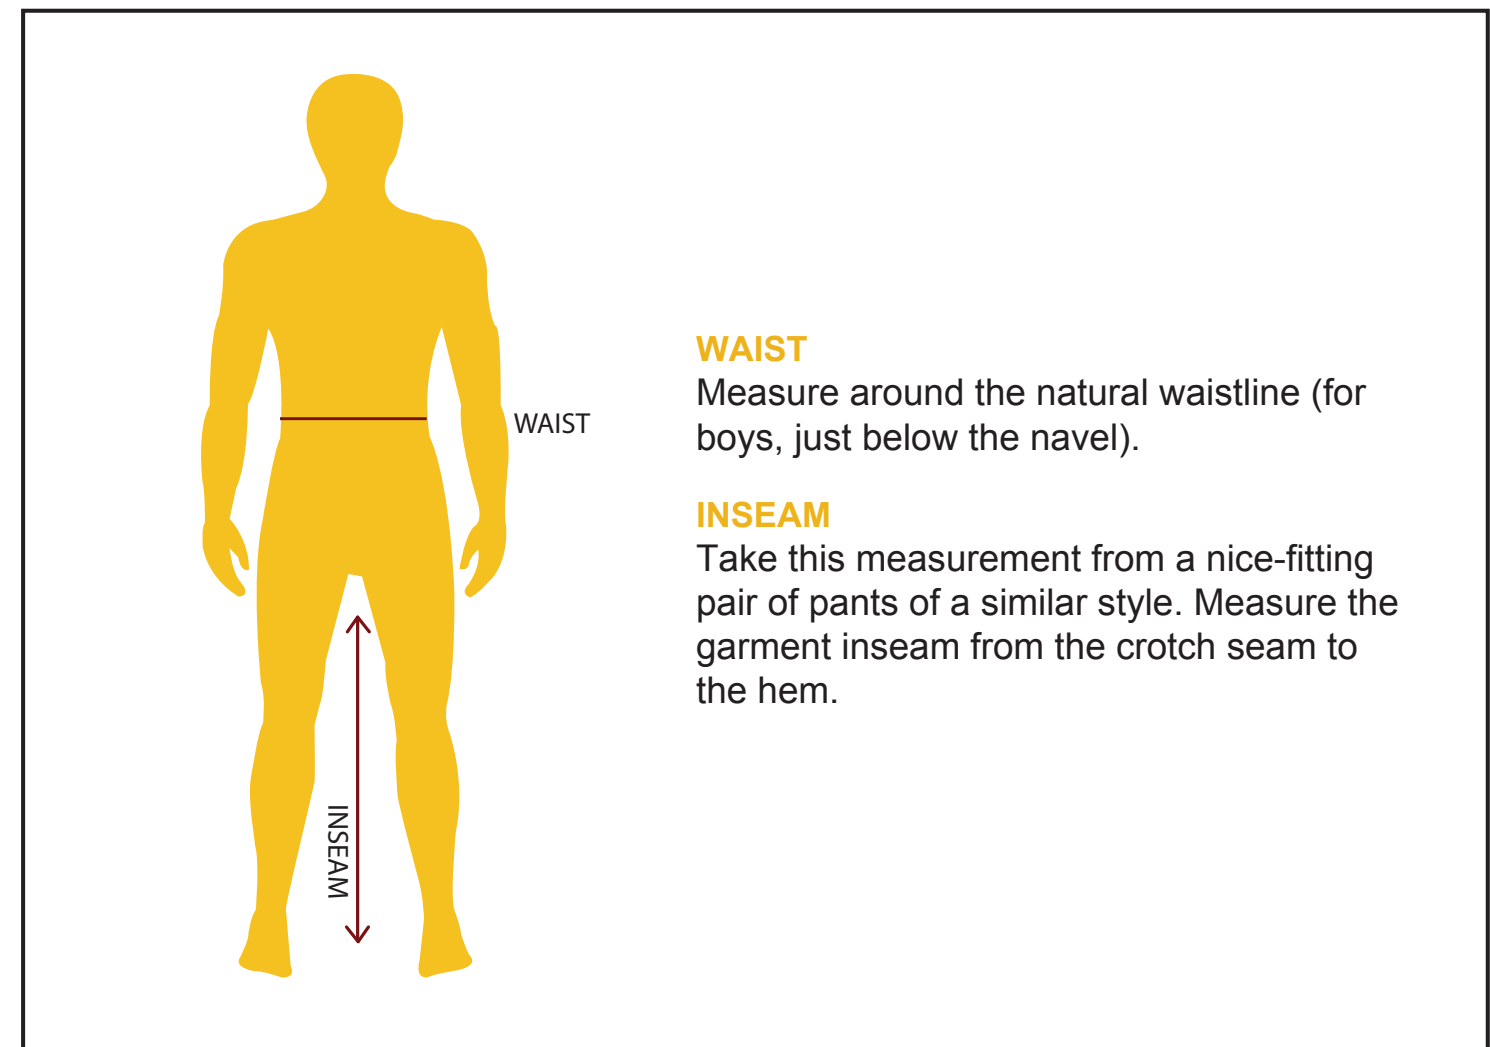

School Uniforms 4 Less garments are made for a comfortable fit for everyday wear. If you do not know what size to order, take a measurement and use our size charts to find out your perfect fit. Our suggestion is to measure over the undergarments and not over other clothing. Use a measuring tape and wrap it around your body comfortably without making it too tight.

*Note: All measurements are approximate\**

**BOYS REGULAR SIZES**

SIZE	04	05	06	07	08	10	12	14	16
<b>WAIST</b>	21 <sup>1</sup> / <sub>2</sub> "	22"	22 <sup>1</sup> / <sub>4</sub> "	23"	24"	25"	26"	27"	28"
<b>INSEAM</b>	15"	17 <sup>1</sup> / <sub>2</sub> "	20 <sup>1</sup> / <sub>2</sub> "	21 <sup>1</sup> / <sub>2</sub> "	22"	25"	27"	28"	29"

**BOYS SLIM SIZES**

SIZE	04	05	06	07	08	10	12	14	16
<b>WAIST</b>	19 <sup>1</sup> / <sub>2</sub> "	20"	20 <sup>1</sup> / <sub>2</sub> "	21"	22"	23"	24"	25"	26"
<b>INSEAM</b>	15"	17 <sup>1</sup> / <sub>2</sub> "	20 <sup>1</sup> / <sub>2</sub> "	21 <sup>1</sup> / <sub>2</sub> "	22"	24"	27"	28"	29"

**HUSKY 25-40**

<b>WAIST</b>	25	26	27	28	29	30	31	32	33	34	36	38	40
<b>INSEAM</b>	25	21	25	22	26	27	27	28	29	29	31	32	33

**MENS 28-44**

<b>WAIST</b>	30	31	32	33	34	36	38	40	42	44
<b>INSEAM</b>	LENGTHS, 30" HEMMED, 32" HEMMED, 37" UNHEMMED									