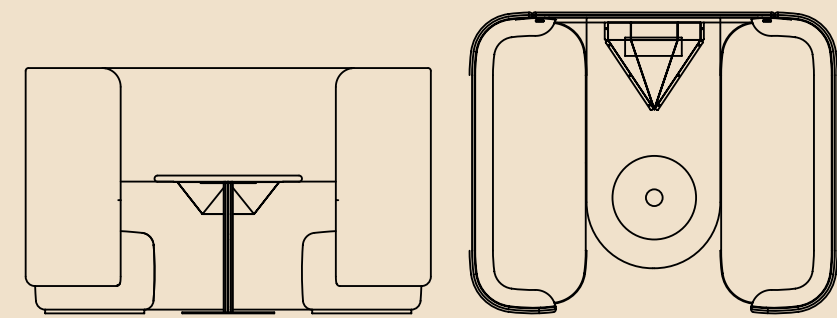

round chaise left high
1185w x 700d x 1300h mm
440mm seat height

corner low
980w x 700d x 700h mm
440mm seat height

corner high
980w x 700d x 1300h mm
440mm seat height

workpod

workpod screen
800w x 800d x 1300h mm

workpod desk
1600w x 950d x 1300h mm
720mm desk height

workpod configuration
1600w x 1750d x 1300h mm
720mm desk height

booth

2 person booth with table
2200w x 900d x 1300h mm
440mm seat height / 720mm table height

4 person booth with table
2200w x 1800d x 1300h mm
440mm seat height / 720mm table height

configurations

configuration 1
2 x 1/4 inside curve
1 x 1/8 inside curve

configuration 2
2 x 1/4 inside curve

configuration 3
1 x square chaise right
1 x 1/8 inside curve
1 x ottoman single square