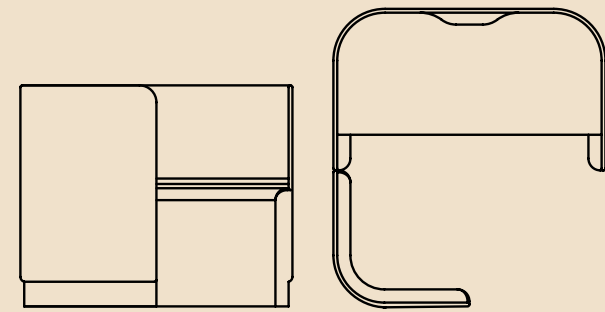

workpod configuration
1600w x 1750d x 1300h mm
720mm desk height