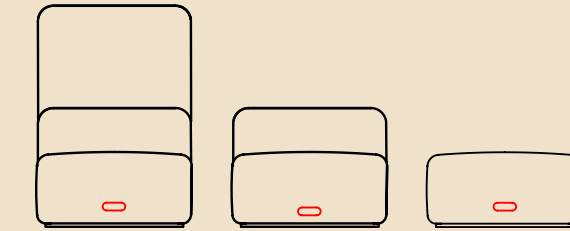

mega
tulip

gpo

add integrated power to any module with the mega tulip
gpo.