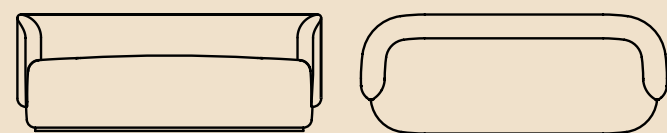

square single ottoman
920w x 650d x 440h mm

square chaise ottoman
1820w x 650d x 440h mm

armchairs

single round armchair
800w x 750d x 700h mm
440mm seat height

single armchair
800w x 700d x 700h mm
440mm seat height

single armchair high
800w x 700d x 1300h mm
440mm seat height

sofas

2 seat sofa low back
1800w x 700d x 700h mm
440mm seat height

2 seat sofa high back
1800w x 700d x 1300h mm
440mm seat height

sofas

3 seat sofa
2400w x 700d x 700h mm / 440mm seat height

3 seat sofa high
2400w x 700d x 1300h mm / 440mm seat height

modules

1/8 inside curve low
1100w x 740d x 700h mm
440mm seat height

1/8 inside curve high
1100w x 740d x 1300h mm
440mm seat height

1/8 outside curve low
1030w x 700d x 700h mm
440mm seat height