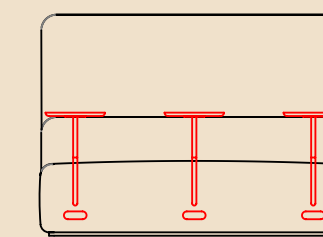

mega tulip table

the mega tulip table can be integrated into any module, in multiple locations. available in solid ash, black stained ash, oak or walnut with powdercoat stand.