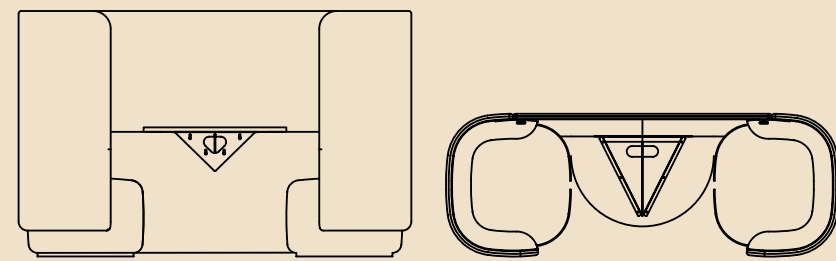

booth

2 person booth with table
2200w x 900d x 1300h mm
440mm seat height / 720mm table height