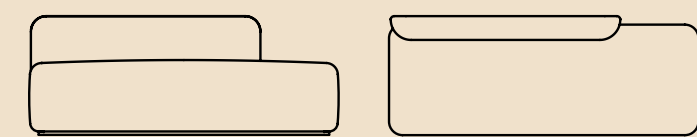

3 seat sofa high
2400w x 700d x 1300h mm / 440mm seat height

modules

1/8 inside curve low
1100w x 740d x 700h mm
440mm seat height

1/8 inside curve high
1100w x 740d x 1300h mm
440mm seat height

1/8 outside curve low
1030w x 700d x 700h mm
440mm seat height

1/8 outside curve high
1030w x 700d x 1300h mm
440mm seat height

1/4 inside curve low
2040w x 900d x 700h mm
440mm seat height

1/4 inside curve high
2040w x 900d x 1300h mm
440mm seat height

modules

1/4 outside curve low
1930w x 900d x 700h mm
440mm seat height

1/4 outside curve high
1930w x 900d x 1300h mm
440mm seat height

square chaise right low
1820w x 700d x 700h mm
440mm seat height

square chaise right high
1820w x 700d x 1300h mm
440mm seat height

square chaise left low
1820w x 700d x 700h mm
440mm seat height