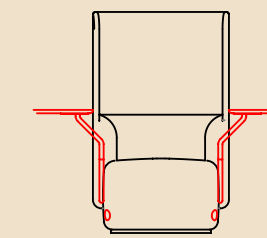

mega tulip table

the mega tulip table can be integrated into any module, in multiple locations. available in solid ash, black stained ash, oak or walnut with powdercoat stand.