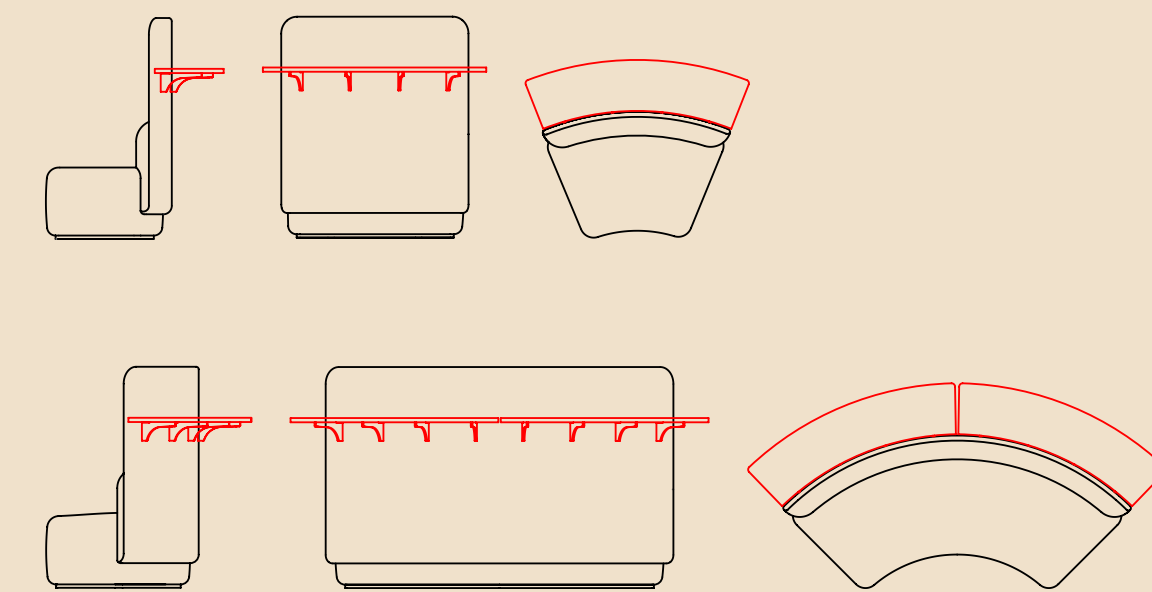

mega tulip

standing table

the mega tulip standing table can be installed on most high backed module and is available in solid ash, black stained ash, oak or walnut.