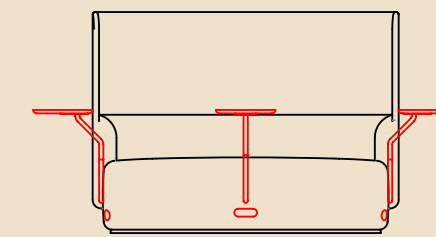

mega tulip table

the mega tulip table can be integrated into any module, in multiple locations. available in solid ash, black stained ash, oak or walnut with powdercoat stand.