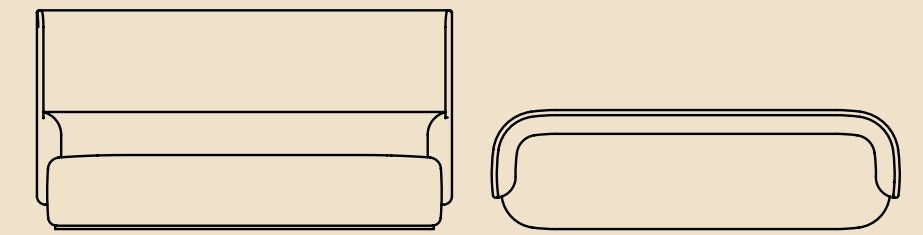

square single ottoman
920w x 650d x 440h mm

square chaise ottoman
1820w x 650d x 440h mm

armchairs

single round armchair
800w x 750d x 700h mm
440mm seat height

single armchair
800w x 700d x 700h mm
440mm seat height

single armchair high
800w x 700d x 1300h mm
440mm seat height

sofas

2 seat sofa low back
1800w x 700d x 700h mm
440mm seat height

2 seat sofa high back
1800w x 700d x 1300h mm
440mm seat height

sofas

3 seat sofa
2400w x 700d x 700h mm / 440mm seat height

3 seat sofa high
2400w x 700d x 1300h mm / 440mm seat height

modules

1/8 inside curve low
1100w x 740d x 700h mm
440mm seat height

1/8 inside curve high
1100w x 740d x 1300h mm
440mm seat height

1/8 outside curve low
1030w x 700d x 700h mm
440mm seat height

1/8 outside curve high
1030w x 700d x 1300h mm
440mm seat height

1/4 inside curve low
2040w x 900d x 700h mm
440mm seat height

1/4 inside curve high
2040w x 900d x 1300h mm
440mm seat height

modules

1/4 outside curve low
1930w x 900d x 700h mm
440mm seat height