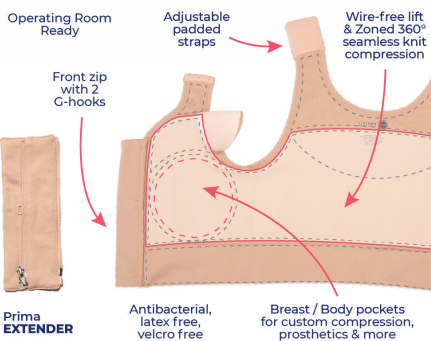

VidaEXTENDER

Flex your HuggerVIDA fit by adding an Extender!

- Size M - Fits HuggerVIDA size S, M
- Size L - Fits HuggerVIDA size L, XL, 2XL
- Available in:

HuggerLUMA

High to Medium Compression Sports Bra

- Fits band sizes 26 to 48
- Sizes: XS, S, M, L, XL, 2XL
- Available in:

Customize for your best, most supportive fit by adjusting the fit on the band at the back and the length of the padded straps to ensure a snug, comfortable fit. Available on all HuggerLUMA products.