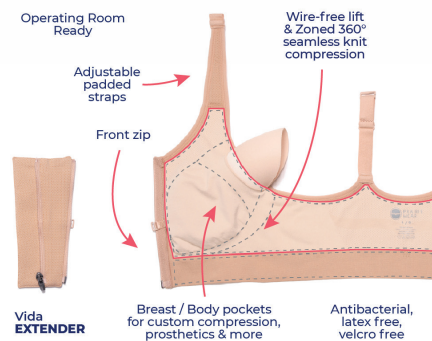

VidaEXTENDER

Flex your HuggerVIDA fit by adding an Extender!

- Size M - Fits HuggerVIDA size S, M
- Size L - Fits HuggerVIDA size L, XL, 2XL
- Available in:

HuggerLUMA

High to Medium Compression Sports Bra

- Fits band sizes 26 to 48
- Sizes: XS, S, M, L, XL, 2XL
- Available in:

Customize for your best, most supportive fit by adjusting the fit on the band at the back and the length of the padded straps to ensure a snug, comfortable fit. Available on all HuggerLUMA products.