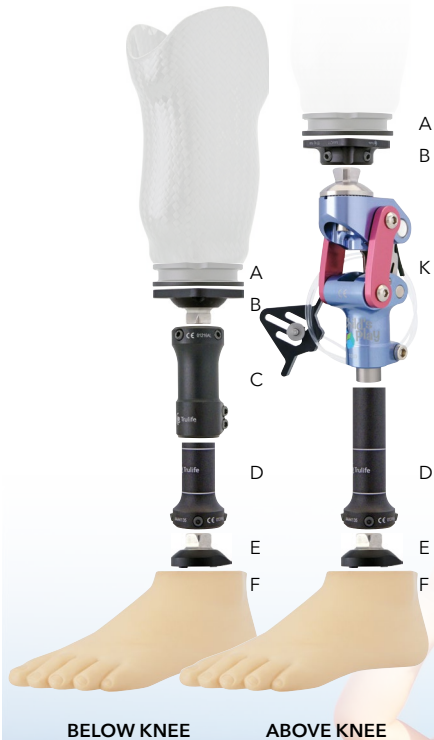

Child's Play Energy Lower Limb System ^{K3/K4}

- Composite keel with dynamic toe and cushioned heel response
- Lightweight, 4-bar, polycentric knee design
- Available in above knee and below knee configurations
- Child's Play Energy is featured on page 34

Indications: Medium to high impact levels, K3-K4

Component List

ID	BELOW KNEE	ID	ABOVE KNEE
A	AAAKSMP	A	AAAKSMP
B	AAAK210	B	AAAK211
C	AAAK100	K	SSK610A
D	AAAK135	D	AAAK135
E	AAAK285	E	AAAK285
	SFS24x (optional)		SFS24x (optional)
F	SEF132/144	F	SEF132/144

Weight Limit

BELOW KNEE	ABOVE KNEE
65 kg / 144 lb	55 kg / 121 lb

The System That Grows with Them!

- Build height adjusts from 92-220 mm (3.2-8.7 in)