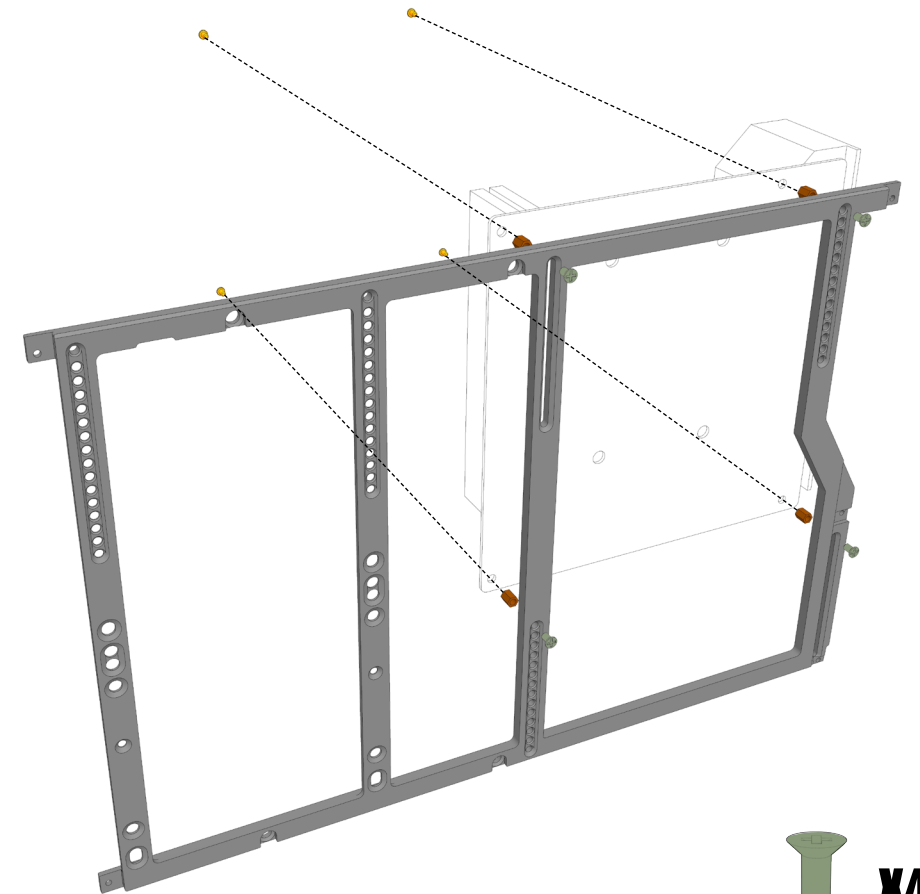

Flatpack Assembly Manual

X4
M3-CS-8

X4
M3-FSS-6

X4
M3-FS-5