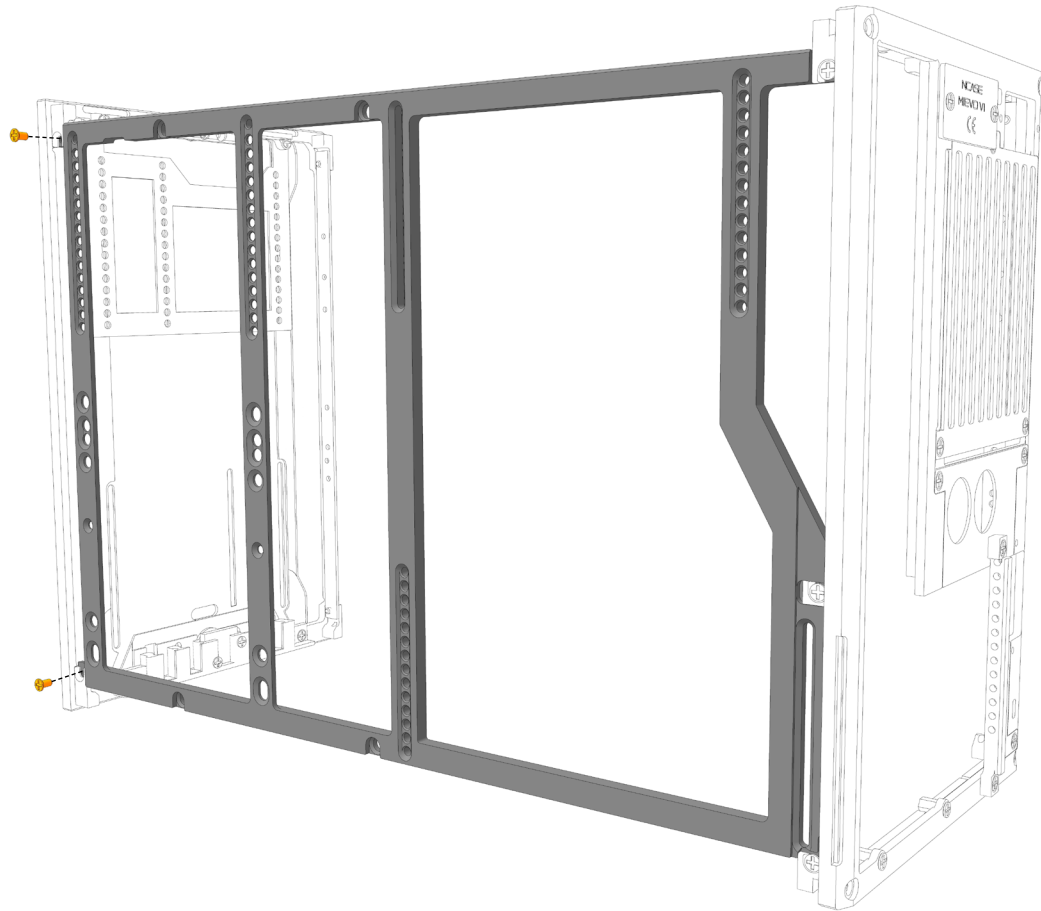

Flatpack Assembly Manual