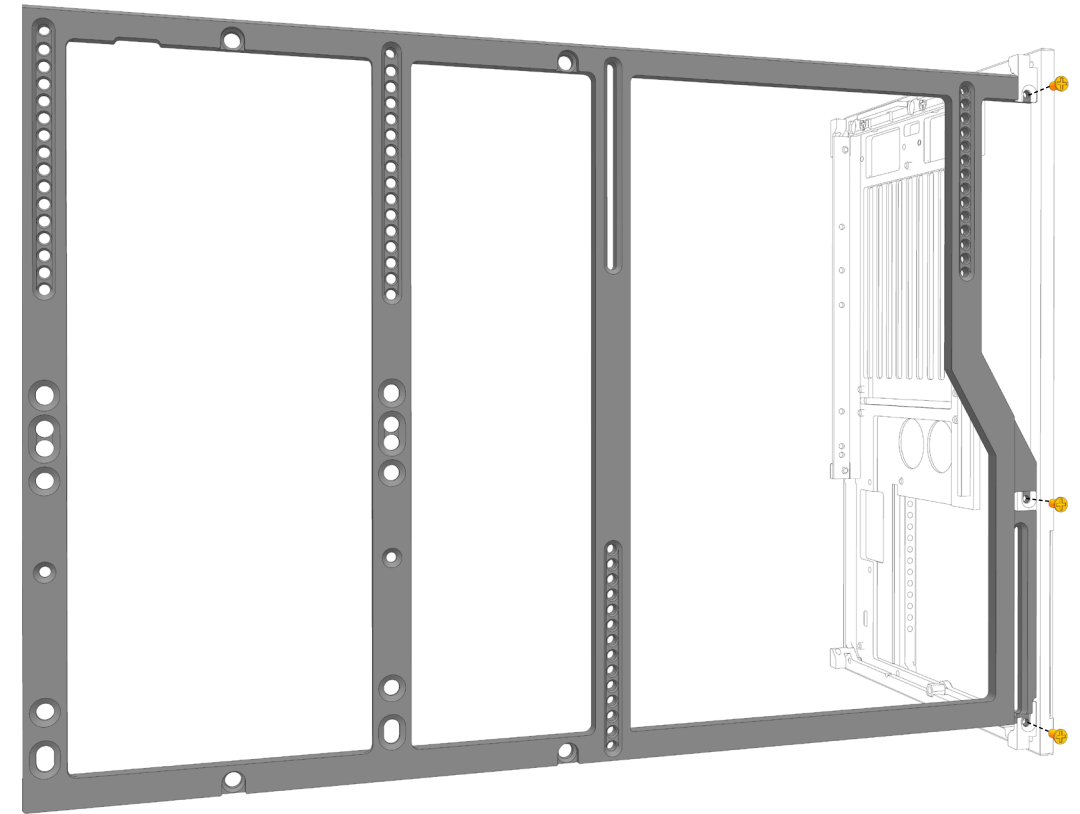

Flatpack Assembly Manual