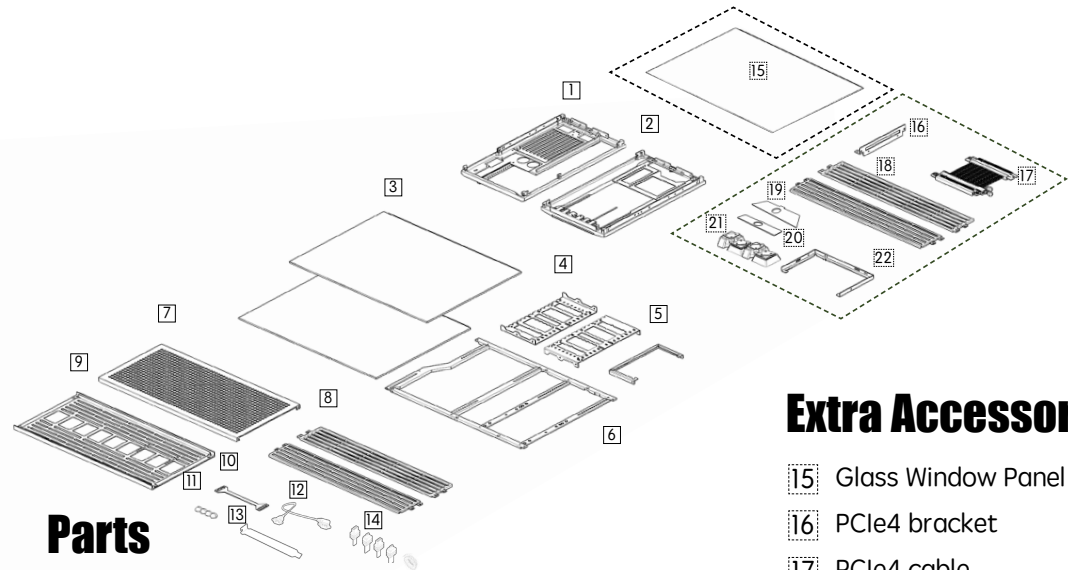

## Parts

- |                     |                          |
|---------------------|--------------------------|
| 1 Rear Panel        | 8 Dual Blade Fan Bracket |
| 2 Front Panel       | 9 Bottom Panel           |
| 3 Side Panels x2    | 10 Dual 120mm Fan Plate  |
| 4 Drive Brackets x2 | 11 Case Feet x4          |
| 5 SFX PSU Bracket   | 12 Power Cable           |
| 6 Motherboard Tray  | 13 PCIe Covers           |
| 7 Top Panel         | 14 USB IO Cables         |