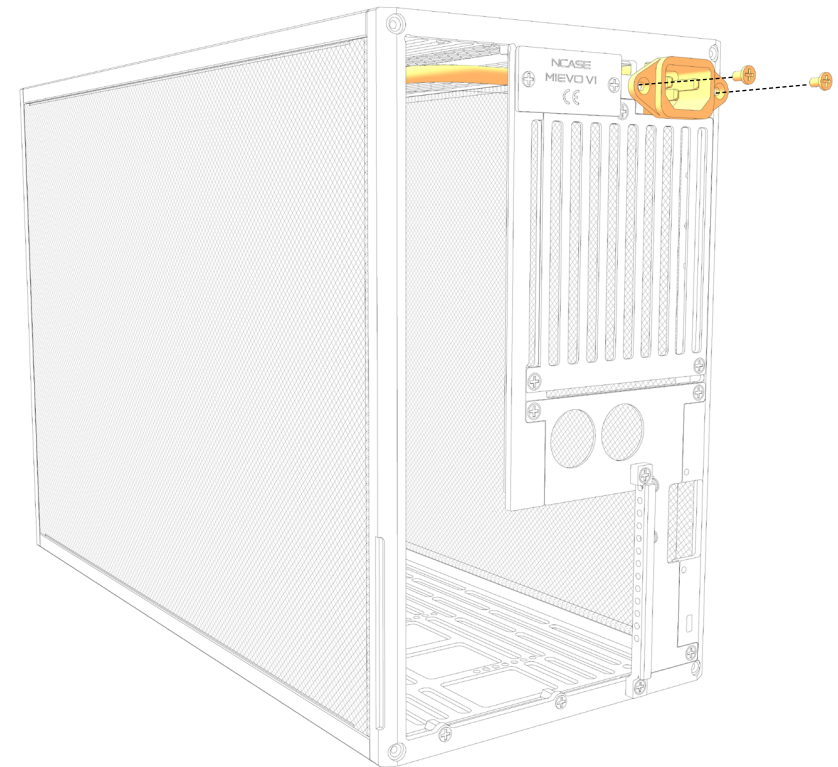

Parts

- | | |
|---------------------|--------------------------|
| 1 Rear Panel | 8 Dual Blade Fan Bracket |
| 2 Front Panel | 9 Bottom Panel |
| 3 Side Panels x2 | 10 Dual 120mm Fan Plate |
| 4 Drive Brackets x2 | 11 Case Feet x4 |
| 5 SFX PSU Bracket | 12 Power Cable |
| 6 Motherboard Tray | 13 PCIe Covers |
| 7 Top Panel | 14 USB IO Cables |

Flatpack Assembly Manual

 **X8**
M3-FS-5

Flatpack Assembly Manual

Flatpack Assembly Manual

Flatpack Assembly Manual

Flatpack Assembly Manual

Flatpack Assembly Manual

NCASE

**M1 Classic
Configuration**

M3-TB-10