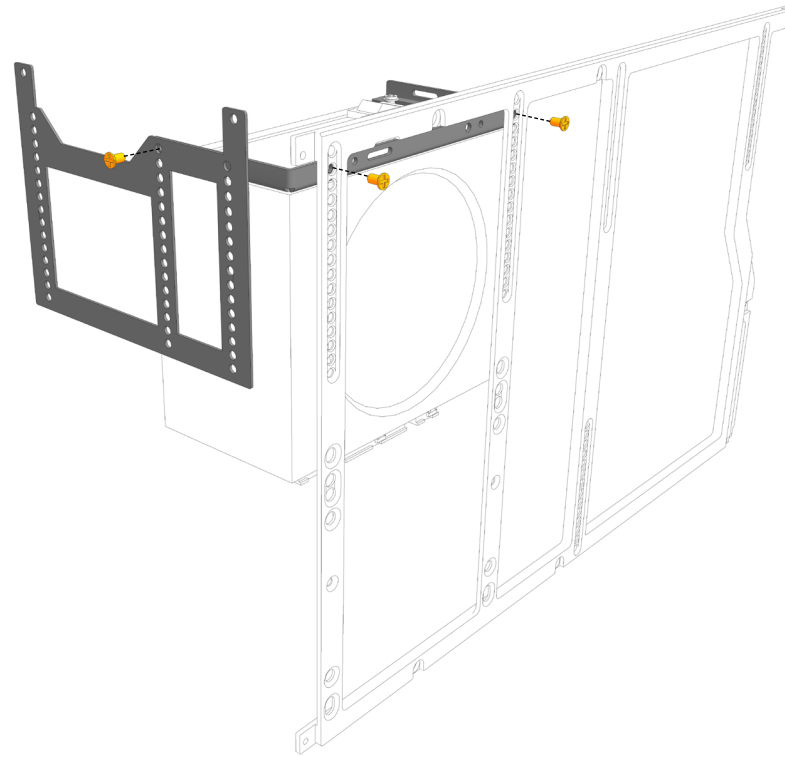

Flatpack Assembly Manual