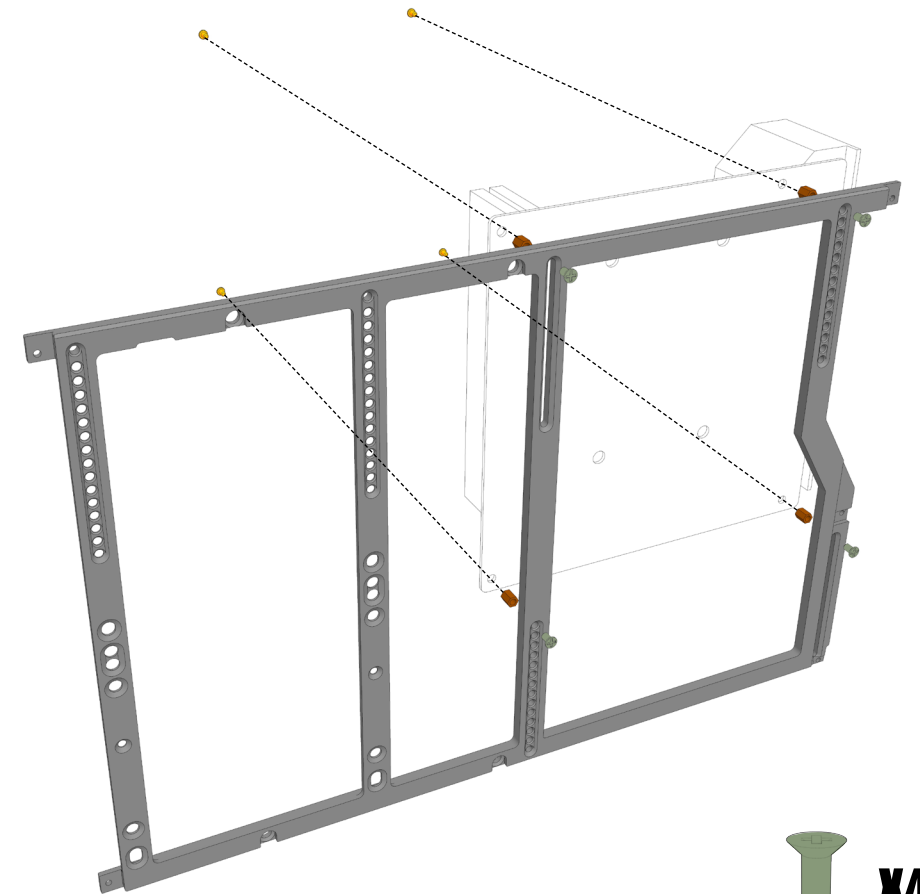

Flatpack Assembly Manual

X4

M3-CS-8

X4

M3-FSS-6

X4

M3-FS-5