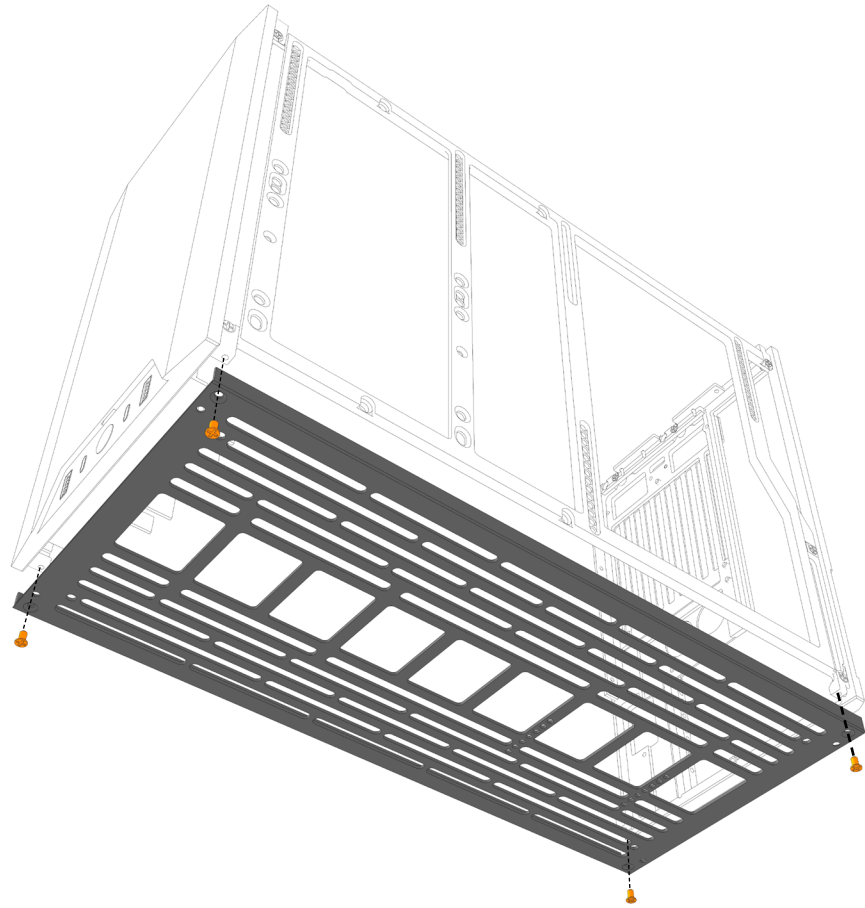

Flatpack Assembly Manual

X4

M3-FS-5