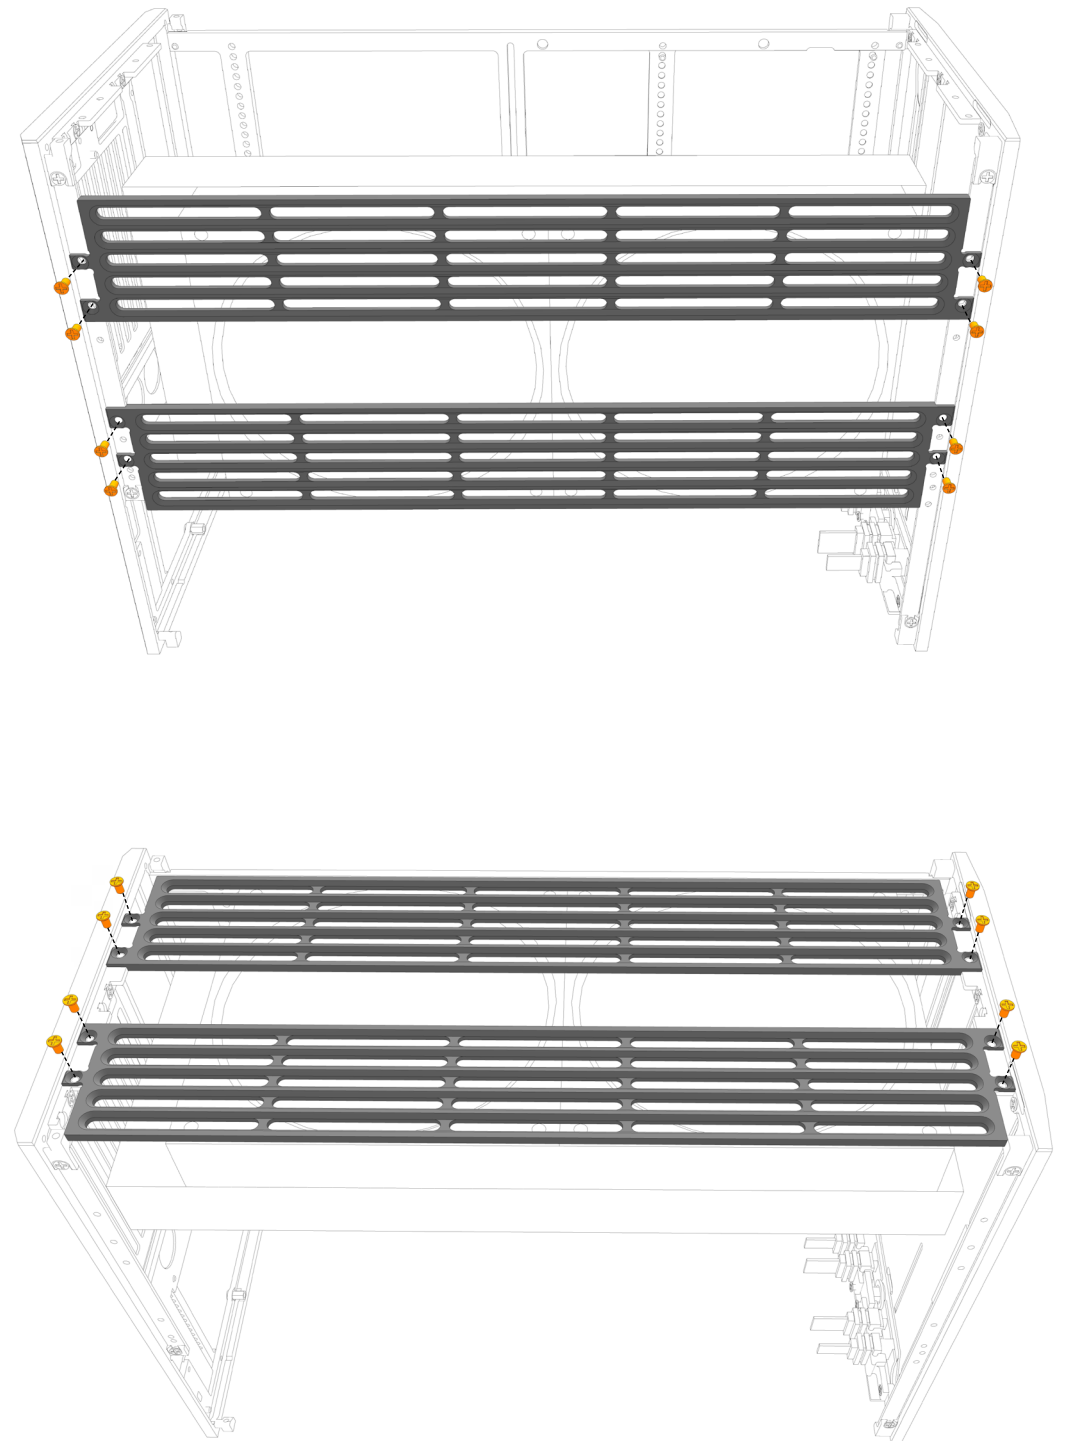

Flatpack Assembly Manual