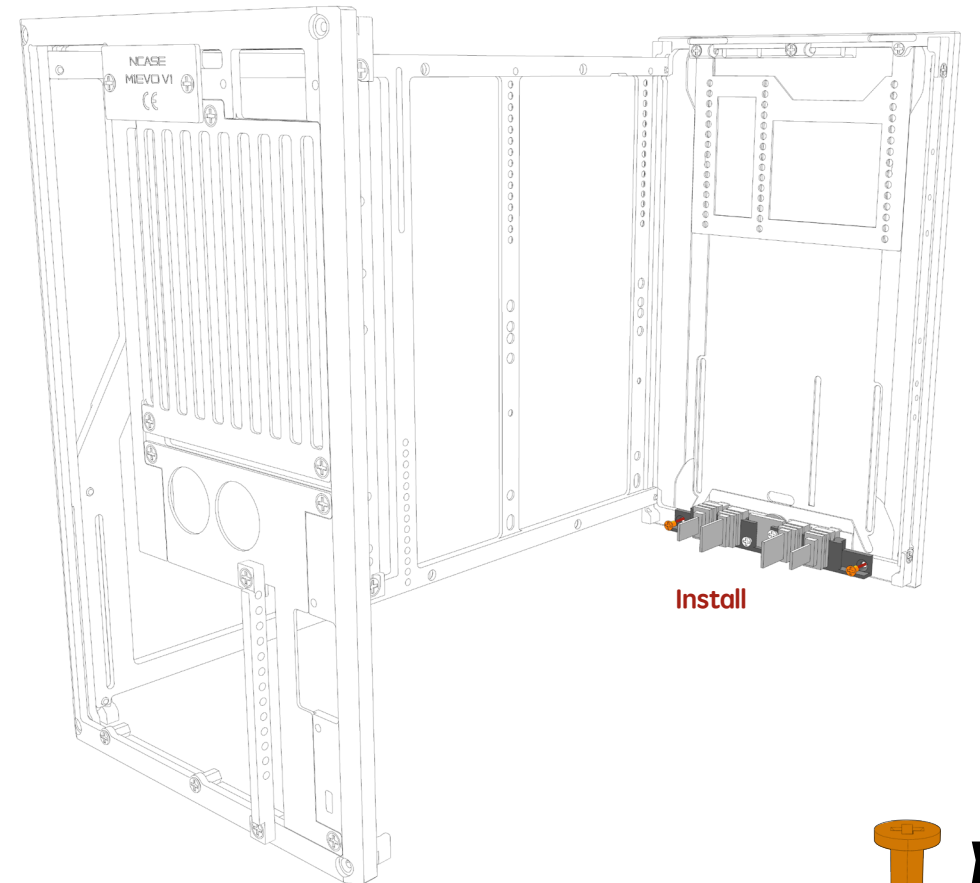

Flatpack Assembly Manual