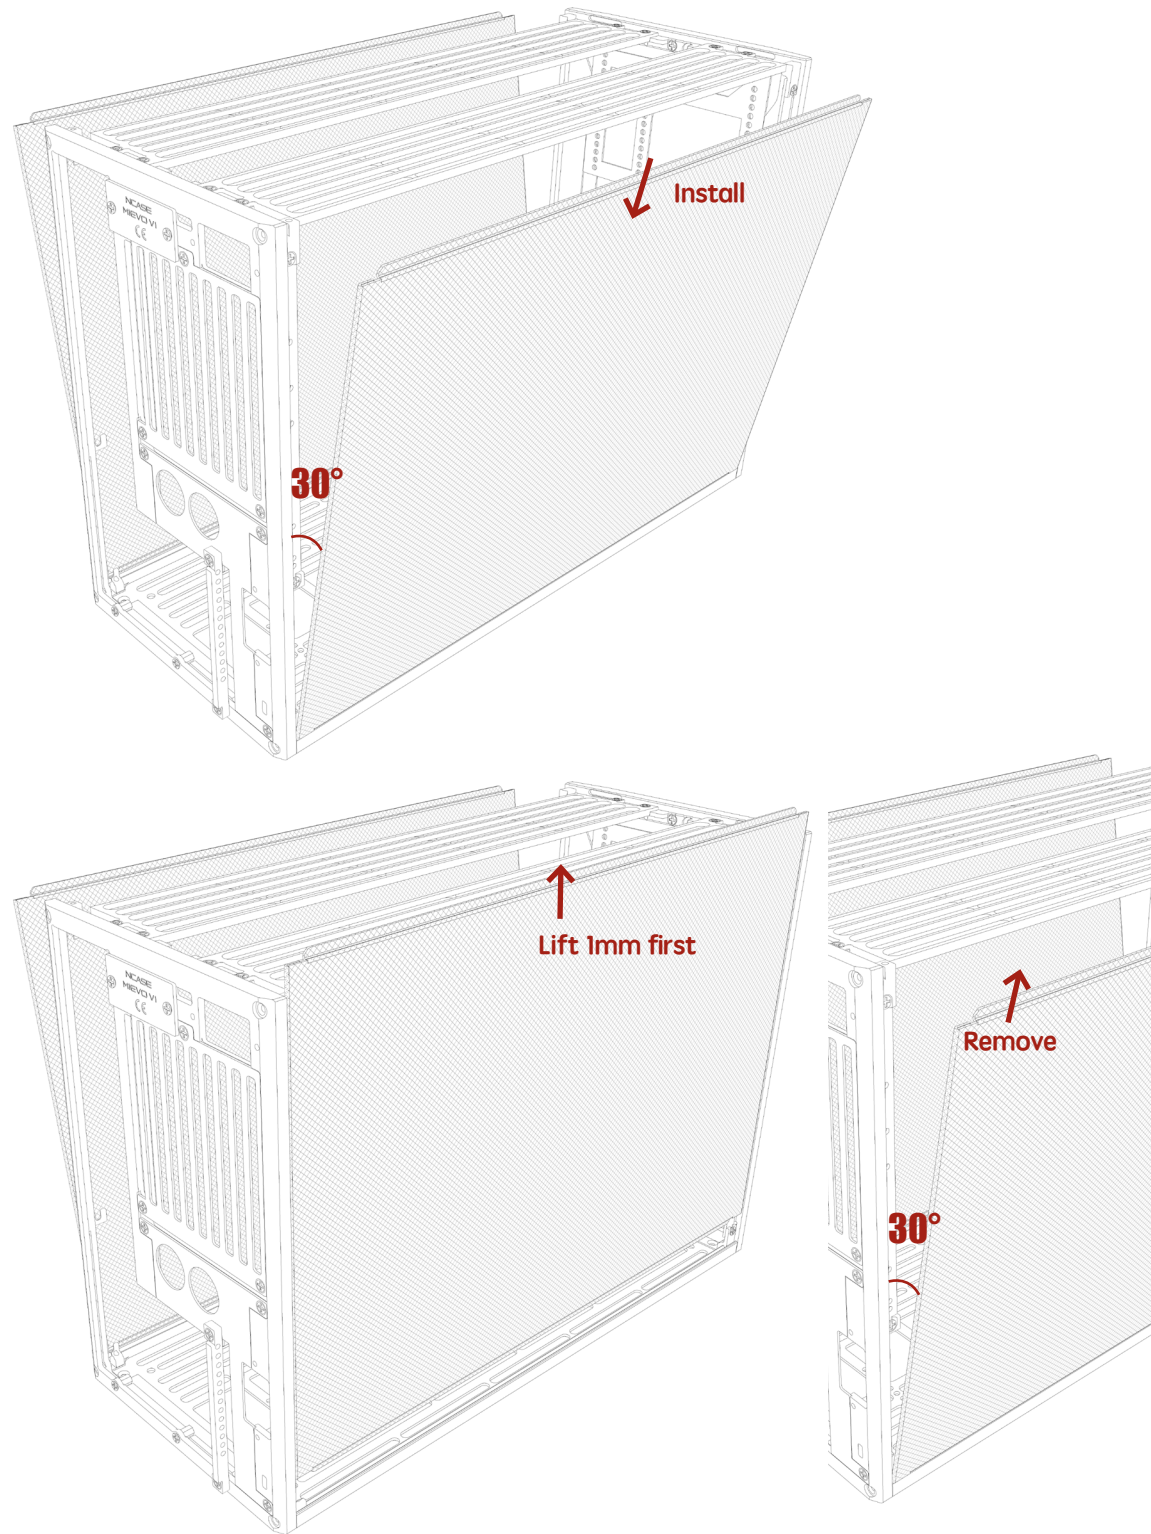

Parts

- | | |
|---------------------|--------------------------|
| 1 Rear Panel | 8 Dual Blade Fan Bracket |
| 2 Front Panel | 9 Bottom Panel |
| 3 Side Panels x2 | 10 Dual 120mm Fan Plate |
| 4 Drive Brackets x2 | 11 Case Feet x4 |
| 5 SFX PSU Bracket | 12 Power Cable |
| 6 Motherboard Tray | 13 PCIe Covers |
| 7 Top Panel | 14 USB IO Cables |

Flatpack Assembly Manual

 **X3**
M3-FS-5

 **X2**
M3-FS-5

Flatpack Assembly Manual

 **X3**
M3-FS-5

 **X2**
M3-FS-5

Flatpack Assembly Manual

 **X4**
M3-FS-5

Flatpack Assembly Manual

 **X8**
M3-FS-5

Flatpack Assembly Manual

Flatpack Assembly Manual

Flatpack Assembly Manual

Flatpack Assembly Manual

Flatpack Assembly Manual

NCASE

**M1 Classic
Configuration**

M3-TB-10