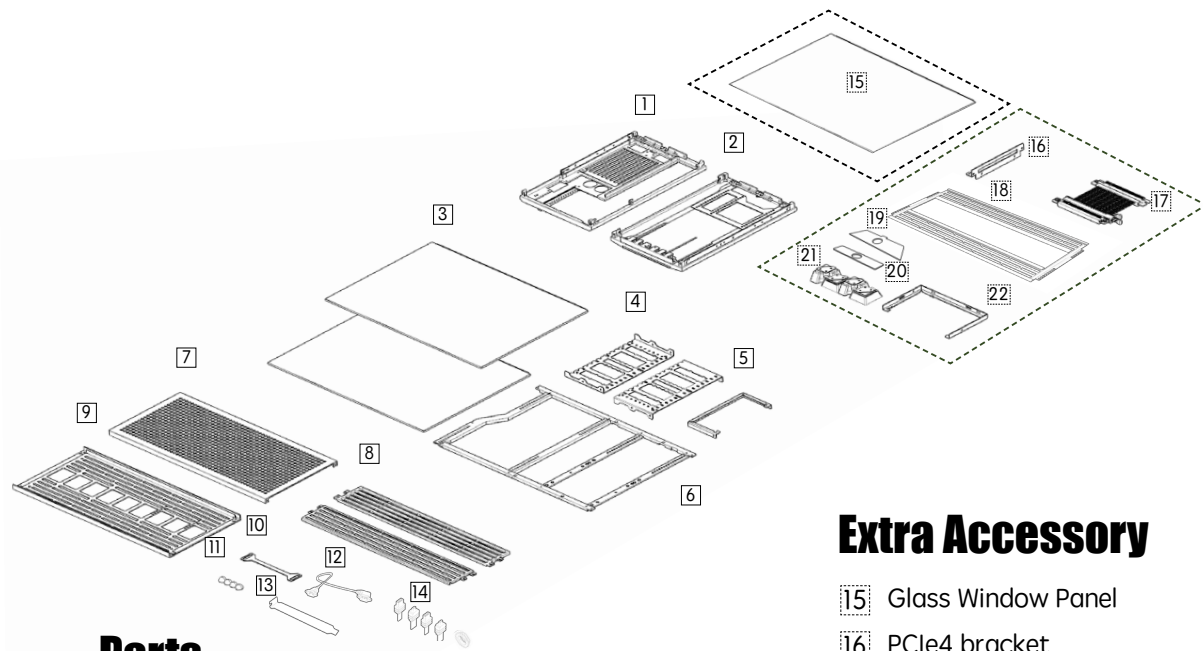

NCASE

**M1 Classic
Configuration**

Flatpack Assembly Manual

Flatpack Assembly Manual

CAUTION: do NOT overtighten screws. Once resistance is encountered, do not tighten more than one-quarter turn. Each fastener is different in length or head-shape, and putting them next to each other is an excellent way to identify them.

Screw-5

M3 Flat Sunk Screw

Standoff-6

M3 Female Standoff Screw

ThumbScrew-10

M3 Thumb Screw

CScrew-8

M3 Countersunk Screw

Parts

- | | |
|---------------------|--------------------------|
| 1 Rear Panel | 8 Dual Blade Fan Bracket |
| 2 Front Panel | 9 Bottom Panel |
| 3 Side Panels x2 | 10 Dual 120mm Fan Plate |
| 4 Drive Brackets x2 | 11 Case Feet x4 |
| 5 SFX PSU Bracket | 12 Power Cable |
| 6 Motherboard Tray | 13 PCIe Covers |
| 7 Top Panel | 14 USB IO Cables |