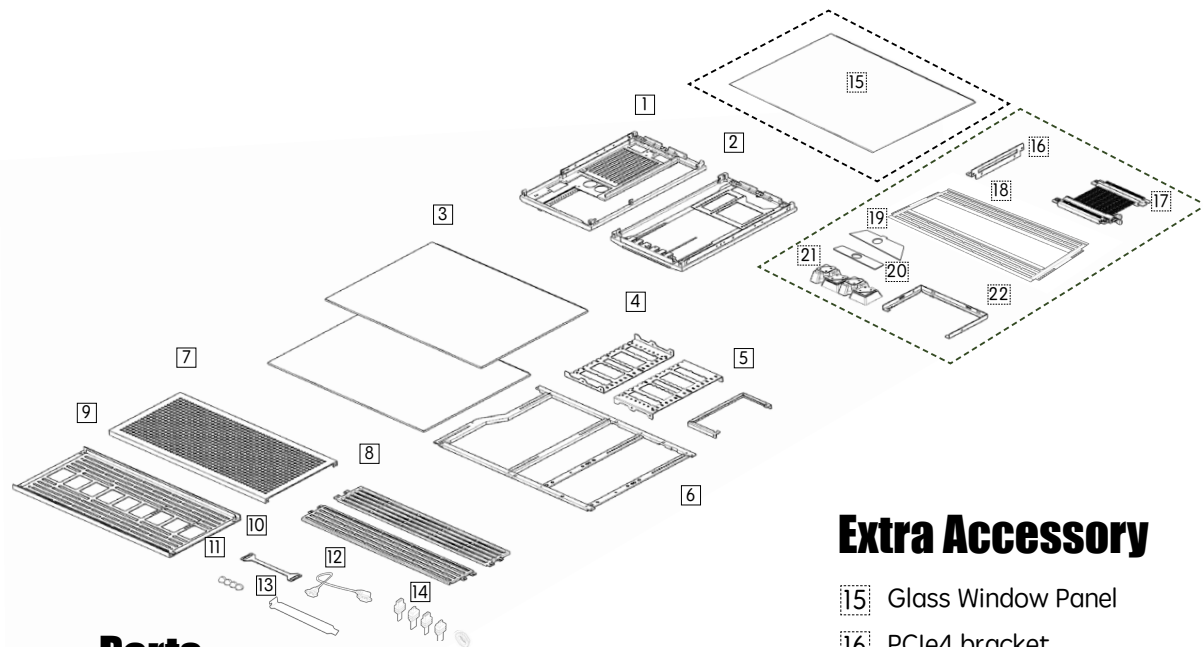

NCASE

**M1 Vertical GPU
Configuration**

Flatpack Assembly Manual

Flatpack Assembly Manual

CAUTION: do NOT overtighten screws. Once resistance is encountered, do not tighten more than one-quarter turn. Each fastener is different in length or head-shape, and putting them next to each other is an excellent way to identify them.

Screw-5
M3 Flat Sunk Screw

Standoff-6
M3 Female Standoff Screw

ThumbScrew-10
M3 Thumb Screw

CScrew-8
M3 Countersunk Screw

Parts

- | | |
|---------------------|--------------------------|
| 1 Rear Panel | 8 Dual Blade Fan Bracket |
| 2 Front Panel | 9 Bottom Panel |
| 3 Side Panels x2 | 10 Dual 120mm Fan Plate |
| 4 Drive Brackets x2 | 11 Case Feet x4 |
| 5 SFX PSU Bracket | 12 Power Cable |
| 6 Motherboard Tray | 13 PCIe Covers |
| 7 Top Panel | 14 USB IO Cables |

Extra Accessory

- | |
|-----------------------------|
| 15 Glass Window Panel |
| 16 PCIe4 bracket |
| 17 PCIe4 cable |
| 18 Fan + Radiator Bracket |
| 19 Front IO cover (A) |
| 20 Front IO Cover (R) |
| 21 15mm Tall Angled Feet |
| 22 ATX Power Supply Bracket |