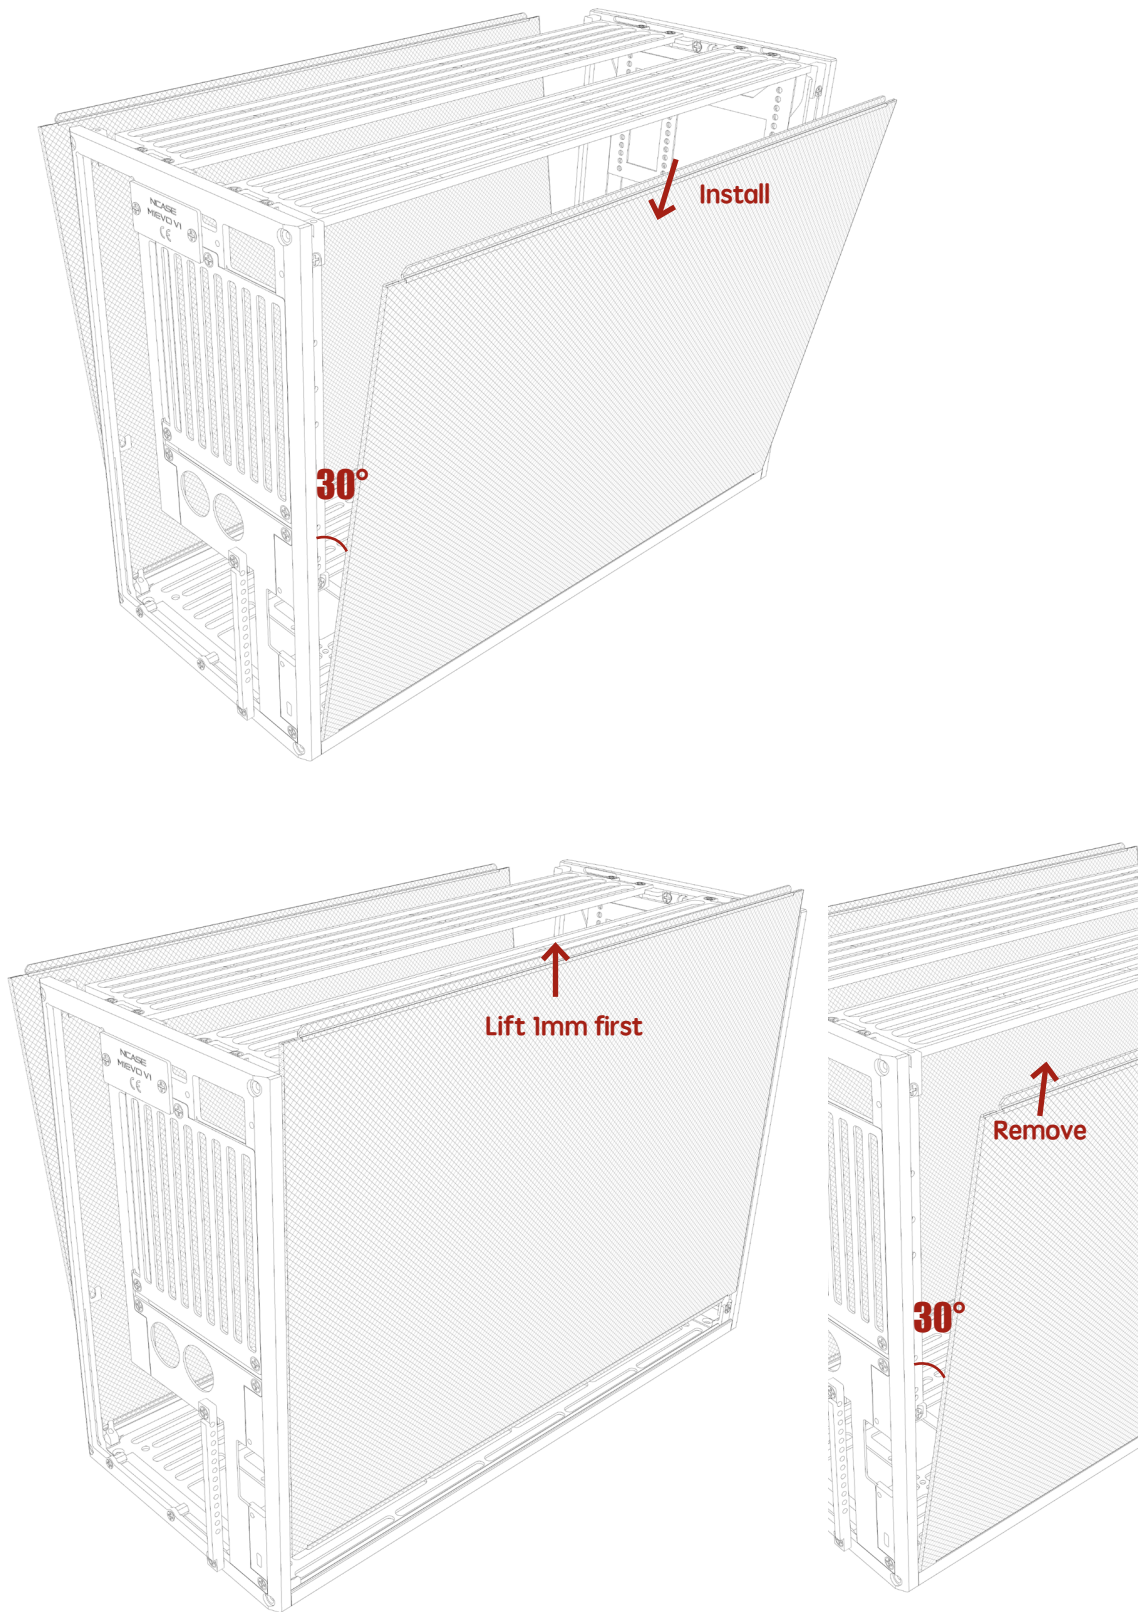

Screw-5
M3 Flat Sunk Screw

Standoff-6
M3 Female Standoff Screw

ThumbScrew-10
M3 Thumb Screw

CScrew-8
M3 Countersunk Screw

Parts

- | | |
|---------------------|--------------------------|
| 1 Rear Panel | 8 Dual Blade Fan Bracket |
| 2 Front Panel | 9 Bottom Panel |
| 3 Side Panels x2 | 10 Dual 120mm Fan Plate |
| 4 Drive Brackets x2 | 11 Case Feet x4 |
| 5 SFX PSU Bracket | 12 Power Cable |
| 6 Motherboard Tray | 13 PCIe Covers |
| 7 Top Panel | 14 USB IO Cables |

 **X2**
M3-FS-5

Flatpack Assembly Manual

Rotate 180D

 **X3**
M3-FS-5

Install

 **X2**
M3-FS-5

Flatpack Assembly Manual

Flatpack Assembly Manual

Flatpack Assembly Manual

Flatpack Assembly Manual

Flatpack Assembly Manual

Flatpack Assembly Manual

Flatpack Assembly Manual

Flatpack Assembly Manual

Flatpack Assembly Manual

M3-TB-10