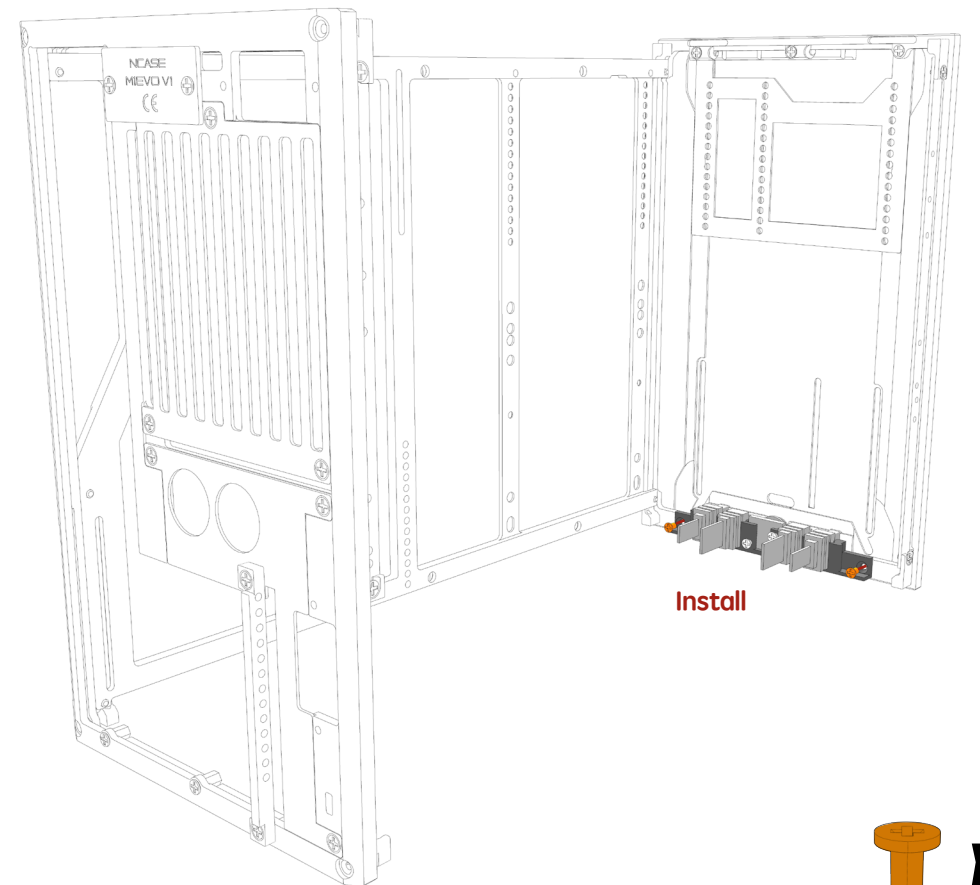

Screw-5
M3 Flat Sunk Screw

Standoff-6
M3 Female Standoff Screw

ThumbScrew-10
M3 Thumb Screw

CScrew-8
M3 Countersunk Screw

Parts

- | | |
|---------------------|--------------------------|
| 1 Rear Panel | 8 Dual Blade Fan Bracket |
| 2 Front Panel | 9 Bottom Panel |
| 3 Side Panels x2 | 10 Dual 120mm Fan Plate |
| 4 Drive Brackets x2 | 11 Case Feet x4 |
| 5 SFX PSU Bracket | 12 Power Cable |
| 6 Motherboard Tray | 13 PCIe Covers |
| 7 Top Panel | 14 USB IO Cables |

Extra Accessory

- | |
|-----------------------------|
| 15 Glass Window Panel |
| 16 PCIe4 bracket |
| 17 PCIe4 cable |
| 18 Fan + Radiator Bracket |
| 19 Front IO cover (A) |
| 20 Front IO Cover (R) |
| 21 15mm Tall Angled Feet |
| 22 ATX Power Supply Bracket |

Flatpack Assembly Manual

Flatpack Assembly Manual

M3-FS-5

Flatpack Assembly Manual

Remove

Install

M3-FS-5

Flatpack Assembly Manual