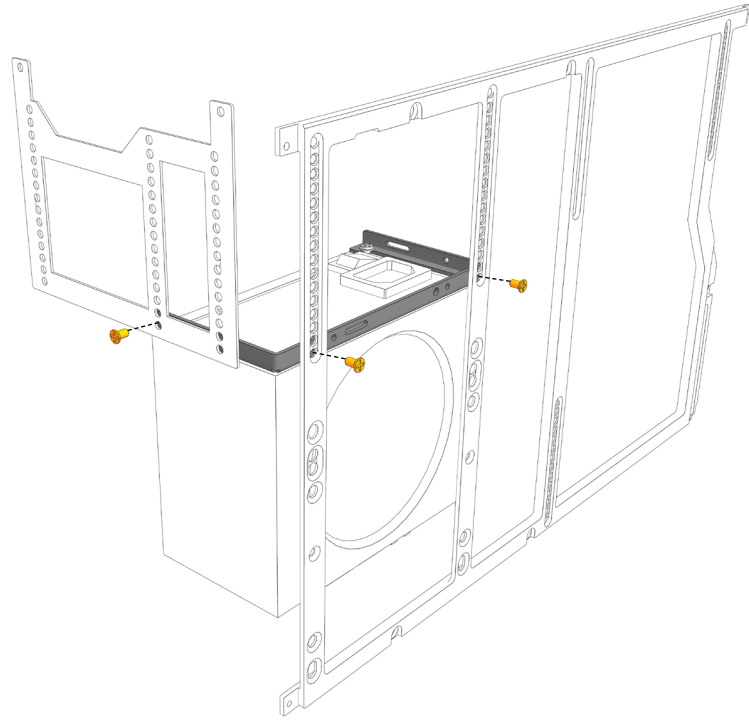

Screw-5
M3 Flat Sunk Screw

Standoff-6
M3 Female Standoff Screw

ThumbScrew-10
M3 Thumb Screw

CScrew-8
M3 Countersunk Screw

Parts

- | | |
|---------------------|--------------------------|
| 1 Rear Panel | 8 Dual Blade Fan Bracket |
| 2 Front Panel | 9 Bottom Panel |
| 3 Side Panels x2 | 10 Dual 120mm Fan Plate |
| 4 Drive Brackets x2 | 11 Case Feet x4 |
| 5 SFX PSU Bracket | 12 Power Cable |
| 6 Motherboard Tray | 13 PCIe Covers |
| 7 Top Panel | 14 USB IO Cables |

 **X4**
M3-FS-5

Flatpack Assembly Manual

 **X4**
M3-CS-8

 **X4**
M3-FSS-6

 **X4**
M3-FS-5

Flatpack Assembly Manual

 **X3**
M3-FS-5

Install

 **X2**
M3-FS-5

Flatpack Assembly Manual

Rotate 180D

 **X3**
M3-FS-5

Install

 **X2**
M3-FS-5

Flatpack Assembly Manual

Flatpack Assembly Manual