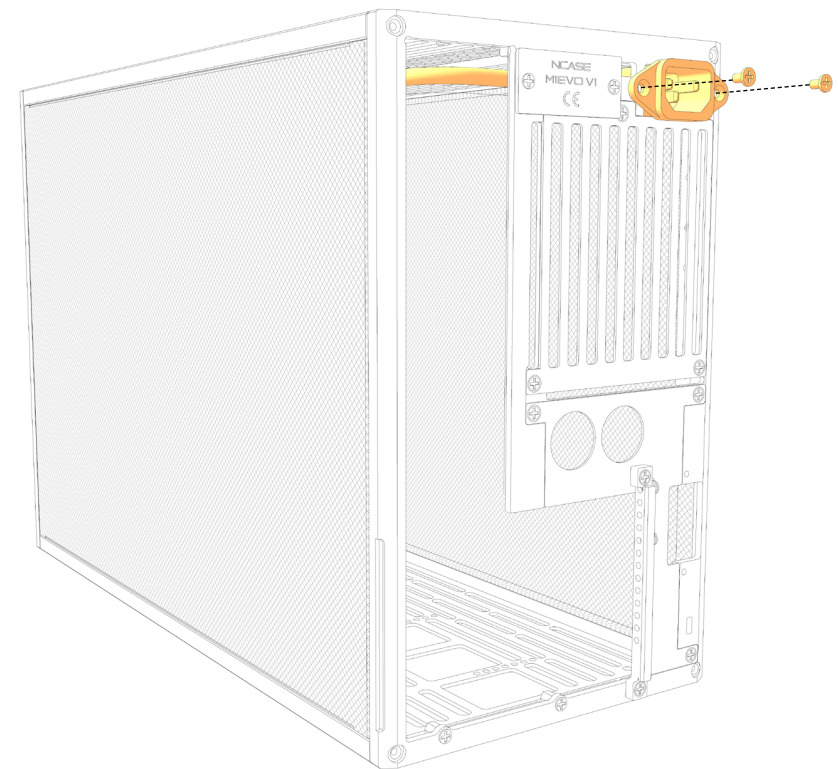

Screw-5
M3 Flat Sunk Screw

Standoff-6
M3 Female Standoff Screw

ThumbScrew-10
M3 Thumb Screw

CScrew-8
M3 Countersunk Screw

Parts

- | | |
|---------------------|--------------------------|
| 1 Rear Panel | 8 Dual Blade Fan Bracket |
| 2 Front Panel | 9 Bottom Panel |
| 3 Side Panels x2 | 10 Dual 120mm Fan Plate |
| 4 Drive Brackets x2 | 11 Case Feet x4 |
| 5 SFX PSU Bracket | 12 Power Cable |
| 6 Motherboard Tray | 13 PCIe Covers |
| 7 Top Panel | 14 USB IO Cables |

 **X2**
M3-FS-5

Flatpack Assembly Manual

Rotate 180D

 **X3**
M3-FS-5

Install

 **X2**
M3-FS-5

Flatpack Assembly Manual

Flatpack Assembly Manual

Flatpack Assembly Manual

Flatpack Assembly Manual

Flatpack Assembly Manual

Flatpack Assembly Manual

Flatpack Assembly Manual

Flatpack Assembly Manual

Flatpack Assembly Manual

M3-TB-10