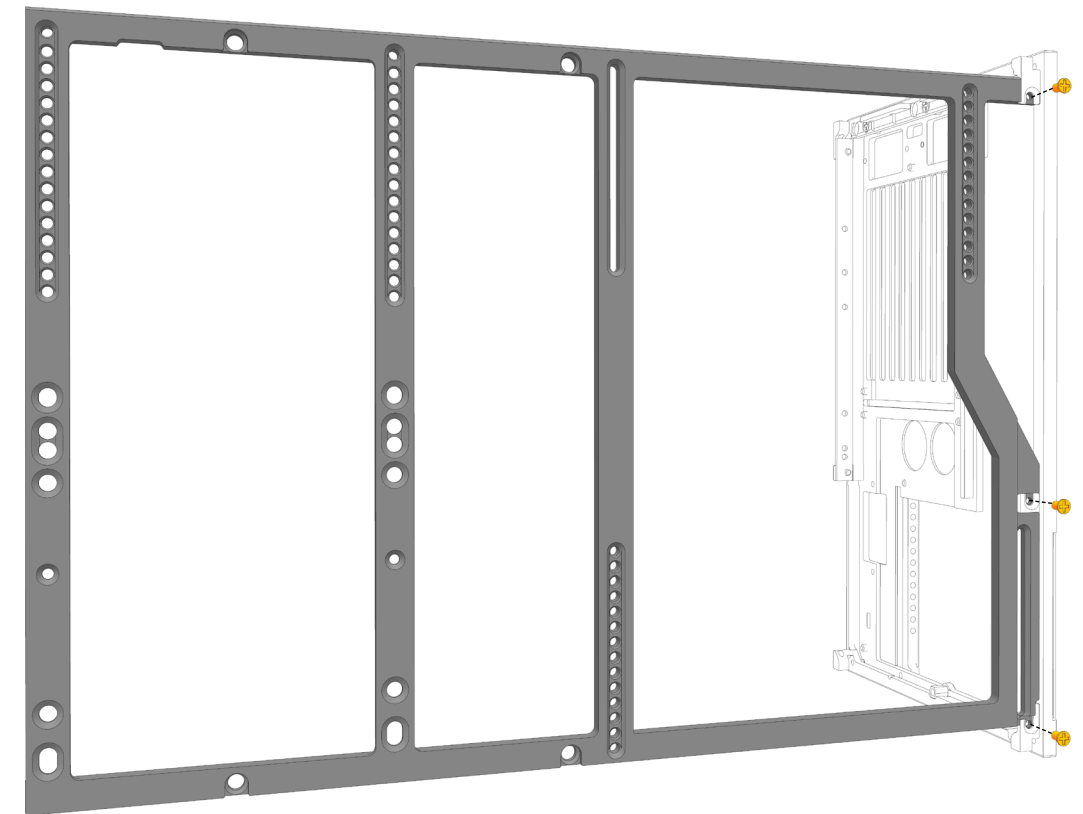

Flatpack Assembly Manual