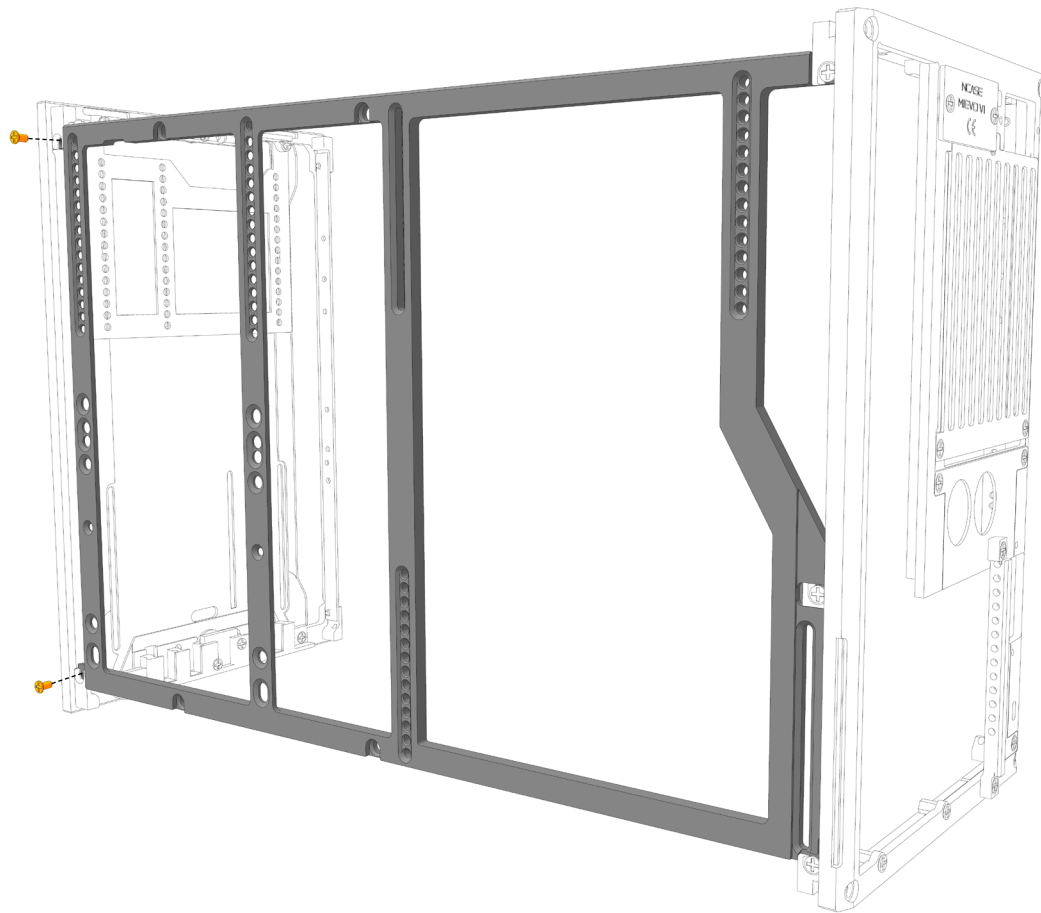

Flatpack Assembly Manual