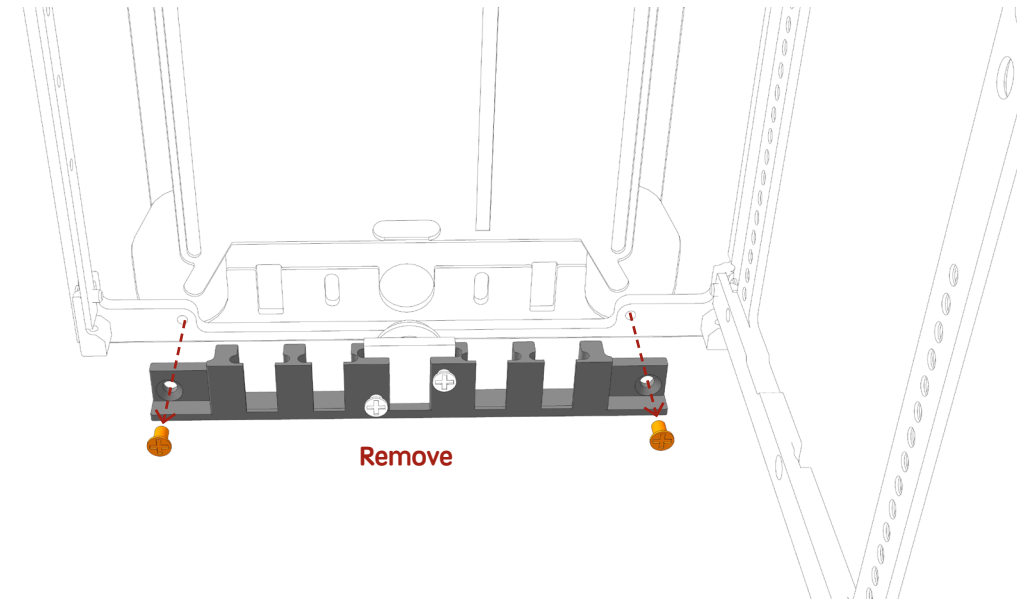

Flatpack Assembly Manual