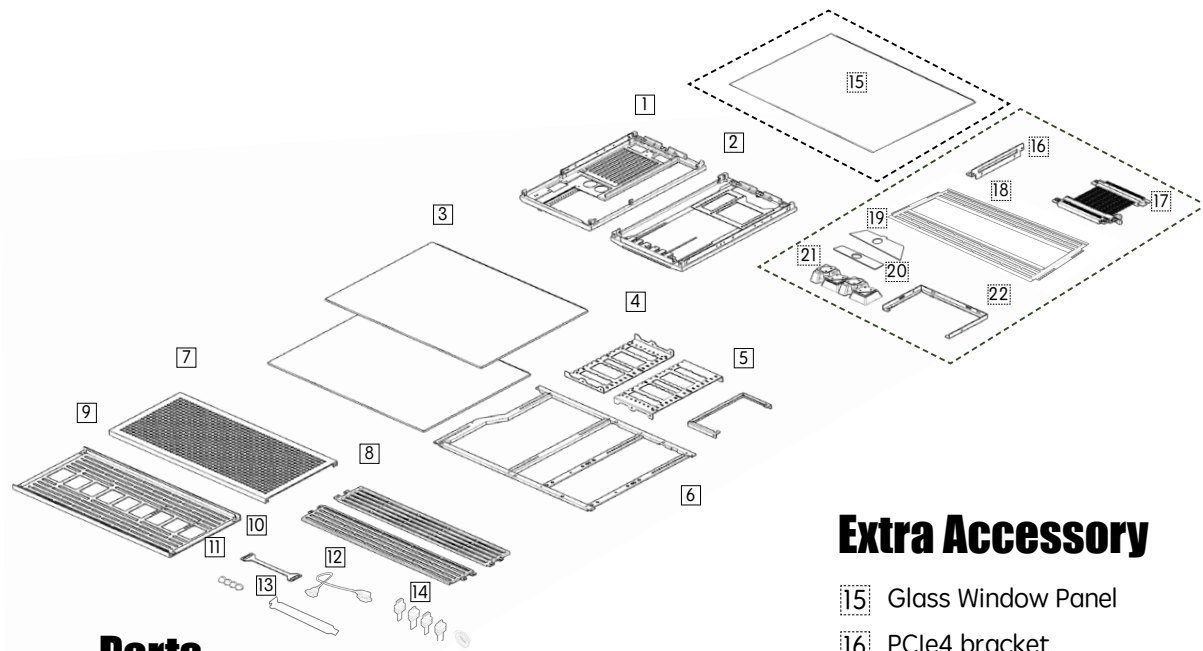

**Screw-5**  
M3 Flat Sunk Screw

**Standoff-6**  
M3 Female Standoff Screw

**ThumbScrew-10**  
M3 Thumb Screw

**CScrew-8**  
M3 Countersunk Screw

## Parts

- |                     |                          |
|---------------------|--------------------------|
| 1 Rear Panel        | 8 Dual Blade Fan Bracket |
| 2 Front Panel       | 9 Bottom Panel           |
| 3 Side Panels x2    | 10 Dual 120mm Fan Plate  |
| 4 Drive Brackets x2 | 11 Case Feet x4          |
| 5 SFX PSU Bracket   | 12 Power Cable           |
| 6 Motherboard Tray  | 13 PCIe Covers           |
| 7 Top Panel         | 14 USB IO Cables         |