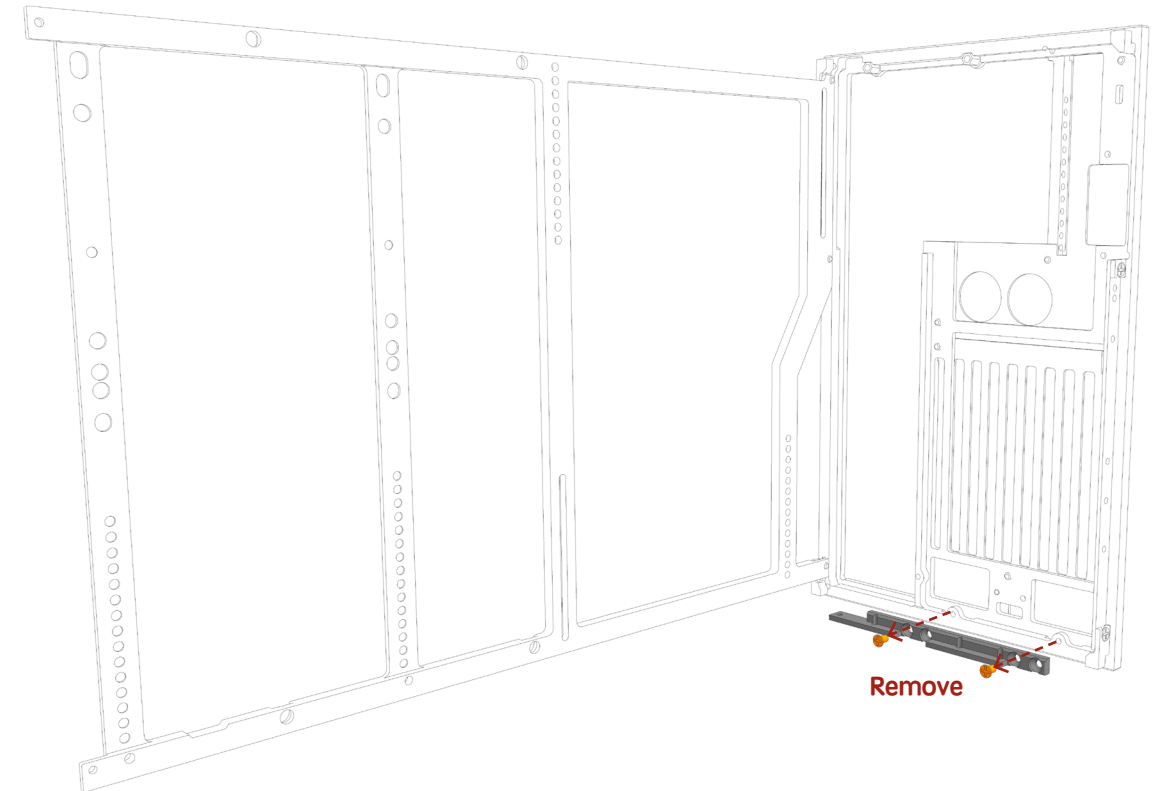

Flatpack Assembly Manual