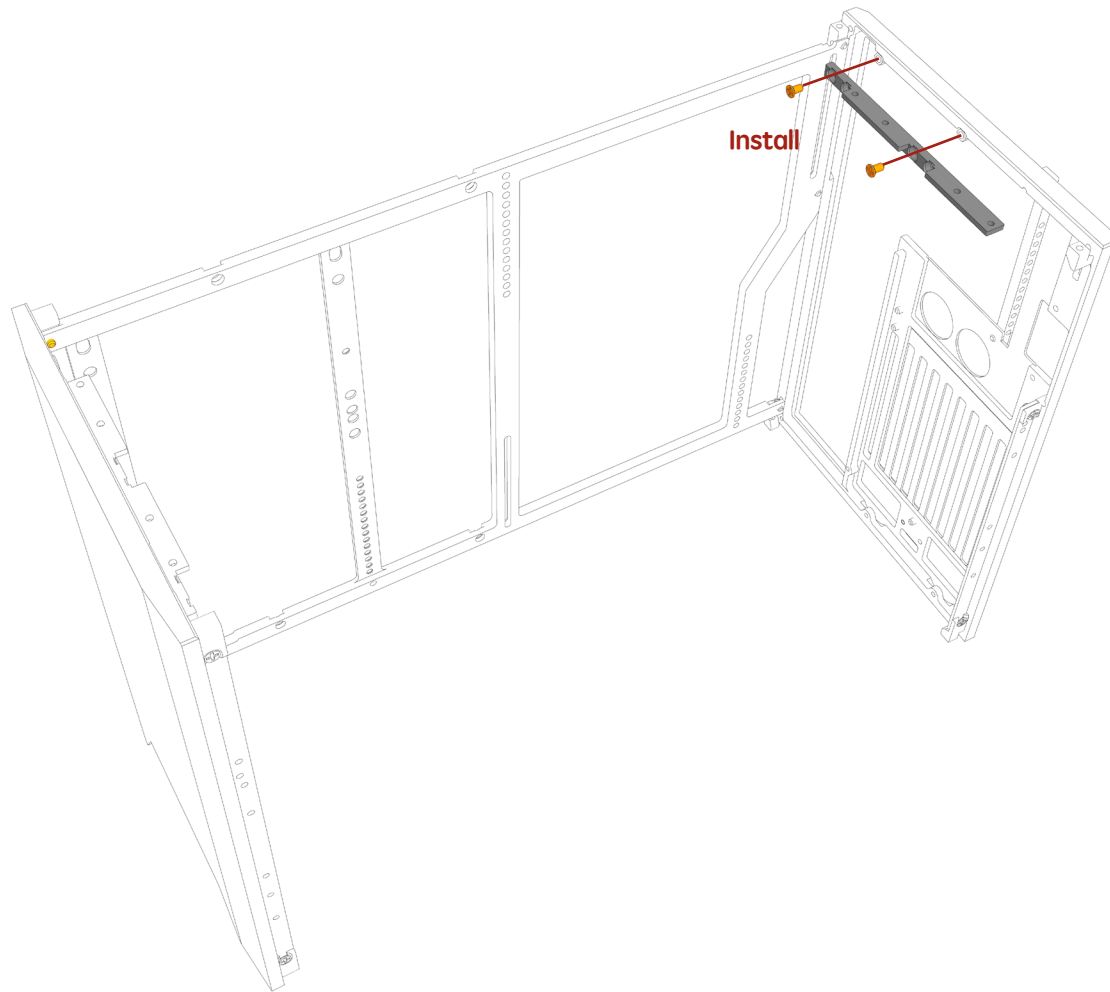

Flatpack Assembly Manual