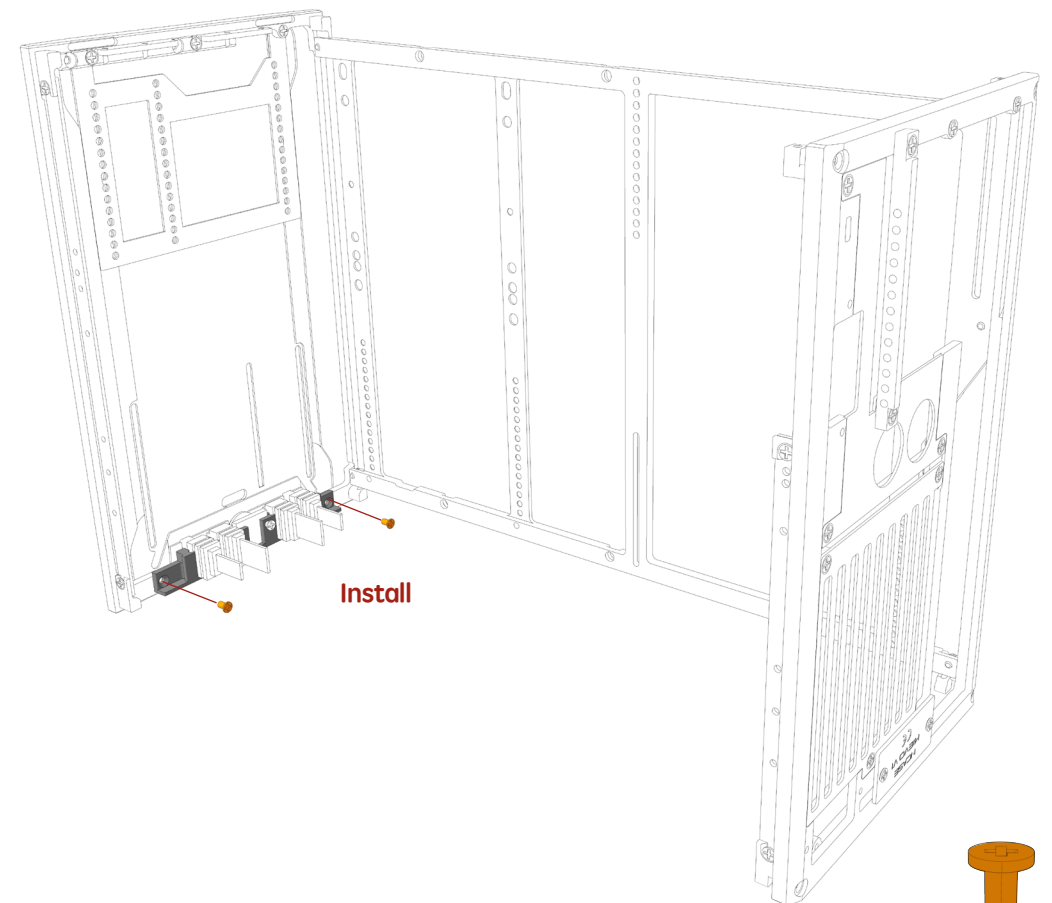

Flatpack Assembly Manual