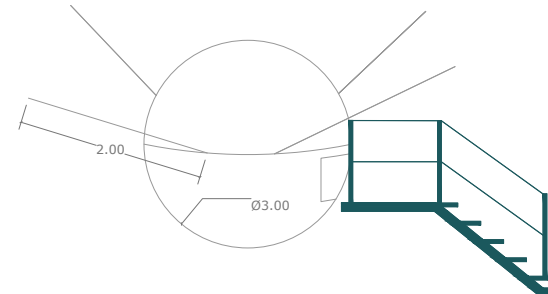

The Cocoon Tech-Specs:

- . Diameter: 3,0 m
- . Floor-area: 7 m²
- . Height: 2,0 m

The Cocoon Shipping Information:

- . Weight: 300 Kgs
- . Volume: 2,2 m³
- . Box dimension: 2,50 m x 1,25 m x 0,7 m

ecological

Fig. 1
example A:
suspended

Fig. 2
example B:
feet-based

Fig. 4
photography

Fig. 3
interior bed