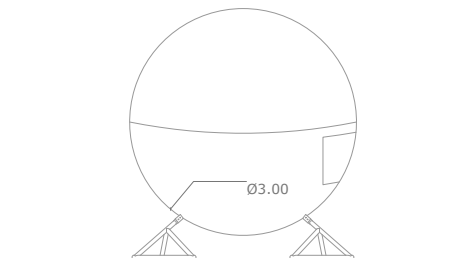

The Cocoon Tech-Specs:

- . Diameter: 3,0 m
- . Floor-area: 7 m²
- . Height: 2,0 m

The Cocoon Shipping Information:

- . Weight: 300 Kgs
- . Volume: 2,2 m³
- . Box dimension: 2,50 m x 1,25 m x 0,7 m

ecological

Fig. 1
example A:
suspended

Fig. 2
example B:
feet-based

Fig. 4
photography

Fig. 3
interior bed