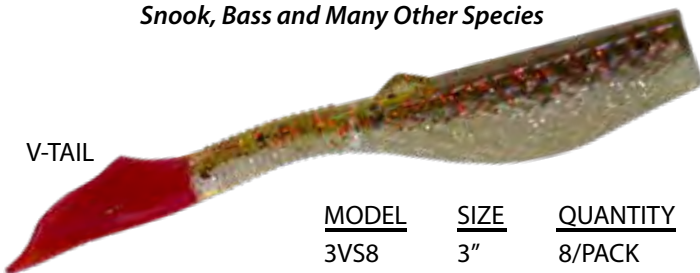

V-TAIL

MODEL	SIZE	QUANTITY
3VS8	3"	8/PACK