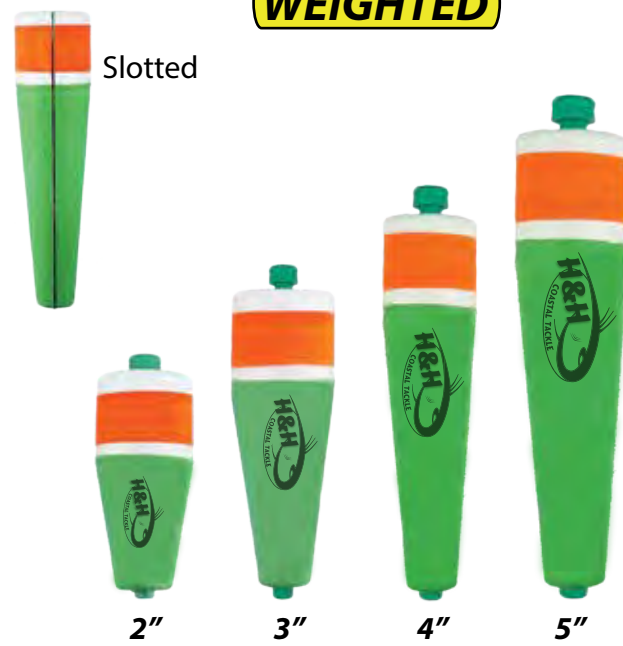

# SLOTTED POPPING FLOATS

**3 PACK**

Black Stick Indicates Unweighted

Green Stick Indicates Weighted

**UNWEIGHTED**

**WEIGHTED**

MODEL #	SIZE	COLOR
2SUPF3	2"	Green/Orange
3SUPF3	3"	Green/Orange
4SUPF3	4"	Green/Orange
5SUPF3	5"	Green/Orange