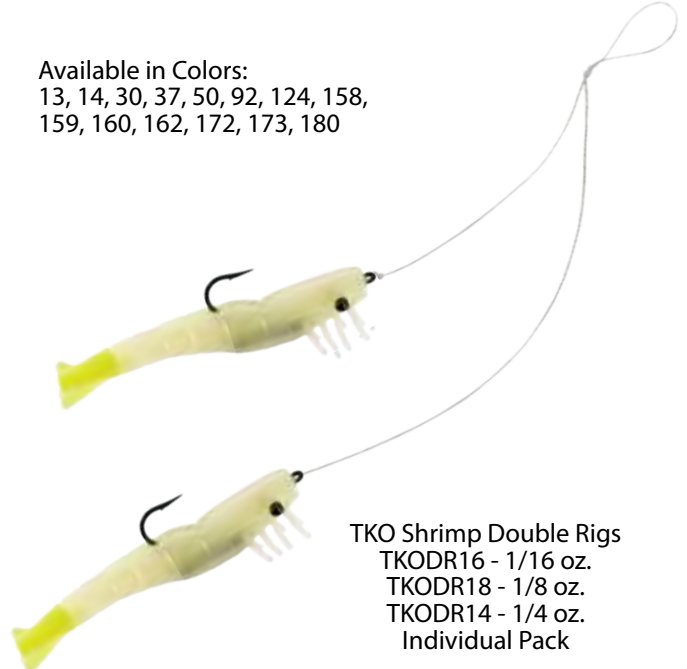

# TKO SHRIMP™

**"LIFELIKE ACTION SHRIMP"**

*Excellent for Speckled Trout, Redfish, Flounder Snook, Bass and many other species*

Premium Black Nickel Hooks

1/4 OZ. TKO Shrimp  
TKO143 - 3 pack

1/2 OZ. TKO Shrimp  
TKO123 - 3 Pack

## TKO SHRIMP DOUBLE RIGS

Available in Colors:  
13, 14, 30, 37, 50, 92, 124, 158,  
159, 160, 162, 172, 173, 180

TKO Shrimp Double Rigs  
TKODR16 - 1/16 oz.  
TKODR18 - 1/8 oz.  
TKODR14 - 1/4 oz.  
Individual Pack