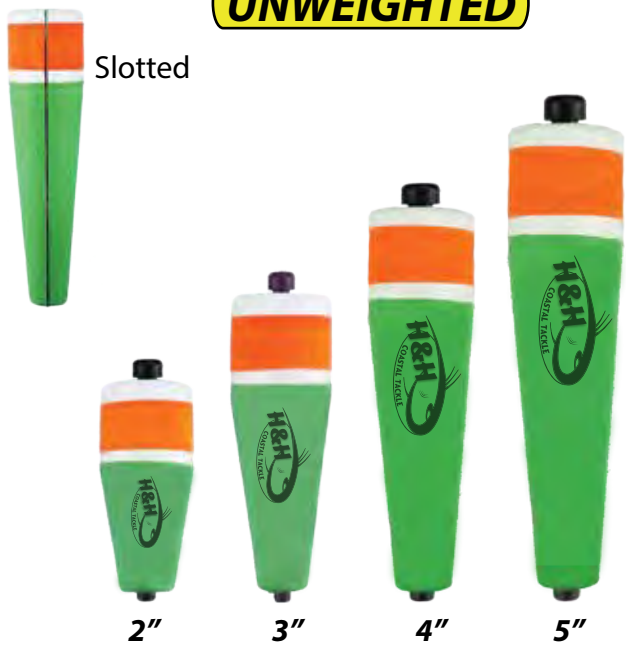

# SLOTTED POPPING FLOATS

**3 PACK**

Black Stick Indicates Unweighted

Green Stick Indicates Weighted

**UNWEIGHTED**

**WEIGHTED**

MODEL #	SIZE	COLOR
2SUPF3	2"	Green/Orange
3SUPF3	3"	Green/Orange
4SUPF3	4"	Green/Orange
5SUPF3	5"	Green/Orange