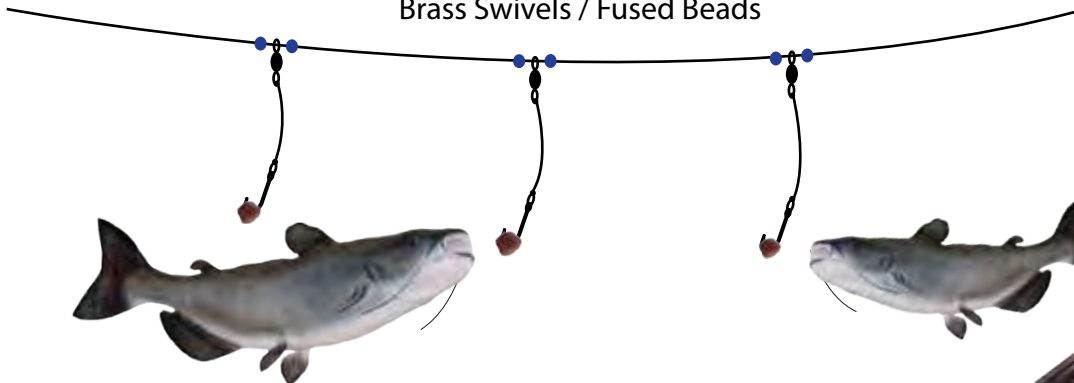

# H&H CATFISH FLIPPER

CF - Individual Pack  
BCF - Bulk

# H&H TROT LINES

Brass Swivels / Fused Beads

## AVAILABLE TROT LINES

TL100-20	TL100-25	TL150-25	FTL120-25 Floating	DTL150-25 Deluxe	SPTLC150-25 Combo
100' Line 20 Hooks Swivels	100' Line 25 Hooks Swivels	150' Line 25 Hooks Swivels	120' Black Line 25 Hooks Swivels	150' Line Prerigged 25 Hooks Swivels	150' Line 25 Hooks Swivels Skinning Pliers

# TWISTED NYLON TWINE

**"ALL PURPOSE QUALITY TWINE"**

Twisted Nylon Twine  
Spooled on Plastic Core