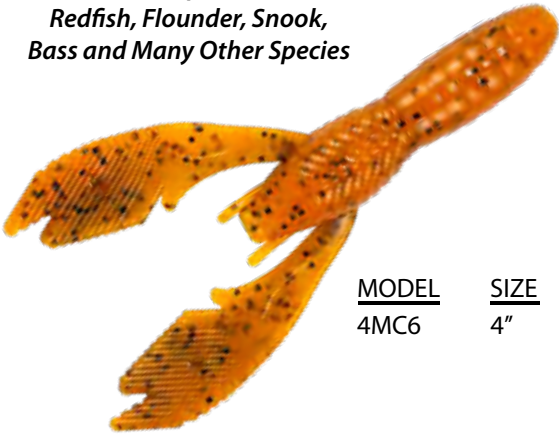

## COLOR CHART

**GREAT SWIMMING ACTION**

*Excellent Panfish Lure*

MODEL	SIZE	QUANTITY
MM2	2"	15/PACK

**COLOR CHART**

**SOLID TO HOLLOW BODY FOR WEEDLESS RIGGING**

Excellent for Speckled Trout,  
Redfish, Flounder, Snook,  
Bass and Many Other Species

MODEL	SIZE	QUANTITY
4MC6	4"	6/PACK

01 Delacraw

06 Blue Magic

02 Nightcrawler

07 Avocrawdo

03 White Lightning

08 Galaxy

04 Pumpkin Patch