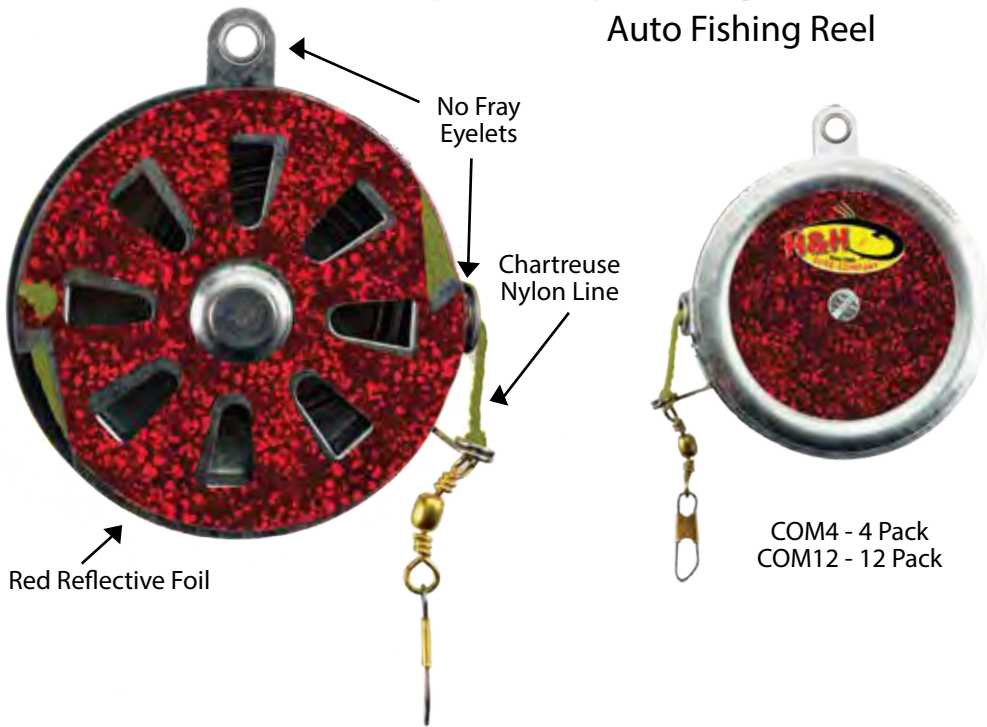

CATCH-O-MATIC™

Auto Fishing Reel

COM4 - 4 Pack
COM12 - 12 Pack