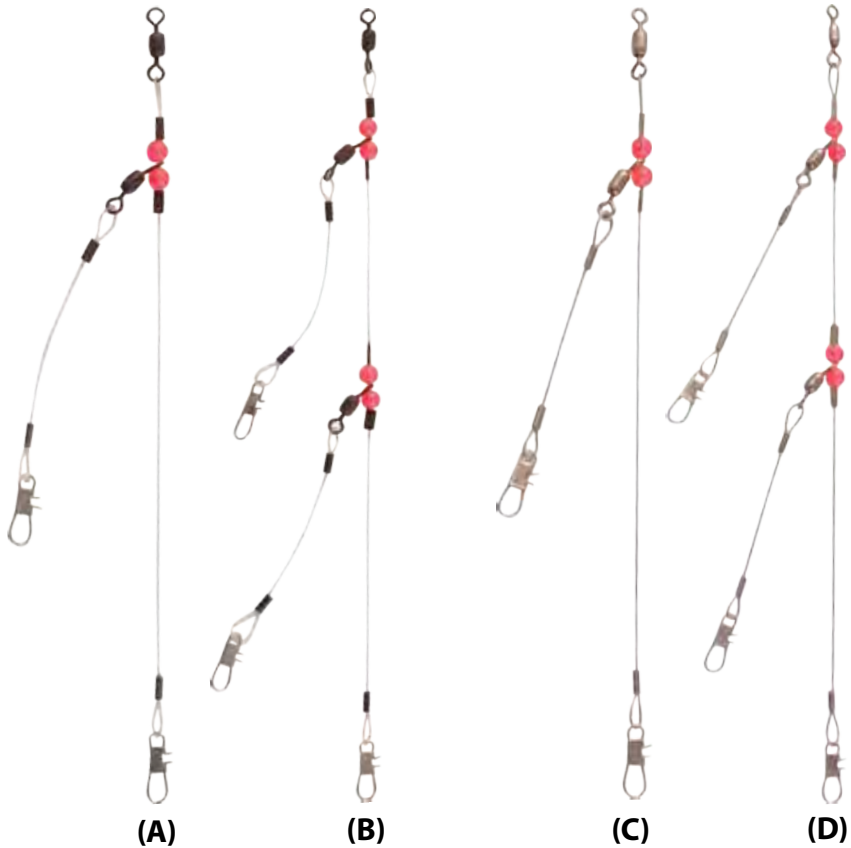

BEADED LEADERS

ALL BEADED LEADERS
PACKED 36 PER RING

BEADED LEADERS
MONOFILAMENT

OPTIONS   MONO

- (A) 1 - DROP   1DLM60B-1
  (B) 2 - DROP   2DLM60B-2

BEADED LEADERS
CLEAR WIRE

OPTIONS   CLEAR WIRE

- (C) 1 - DROP   1DLN70B-1
  (D) 2 - DROP   2DLN70B-2