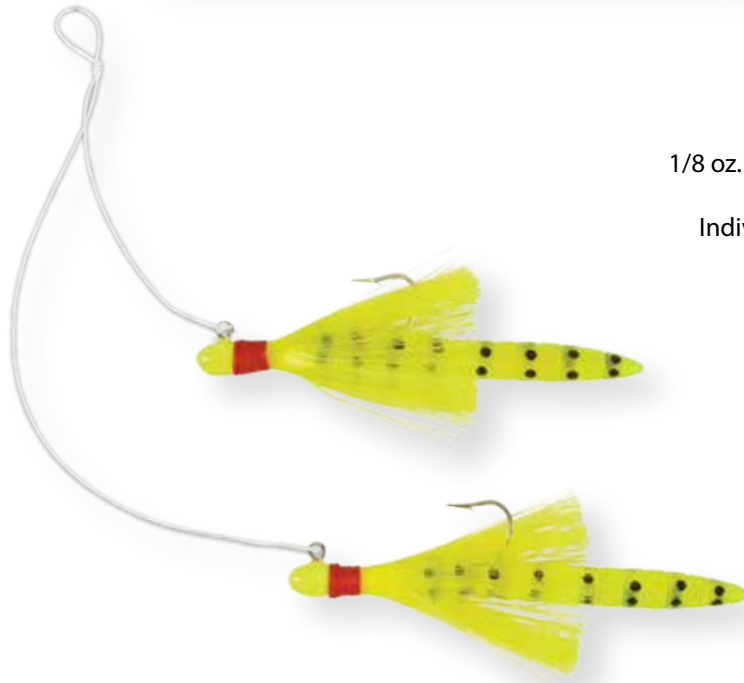

# SPECK TAIL RIGS™

"ANOTHER TROUT FAVORITE"

1/8 oz. Speck Tail Rig  
I18ST  
Individual Pack