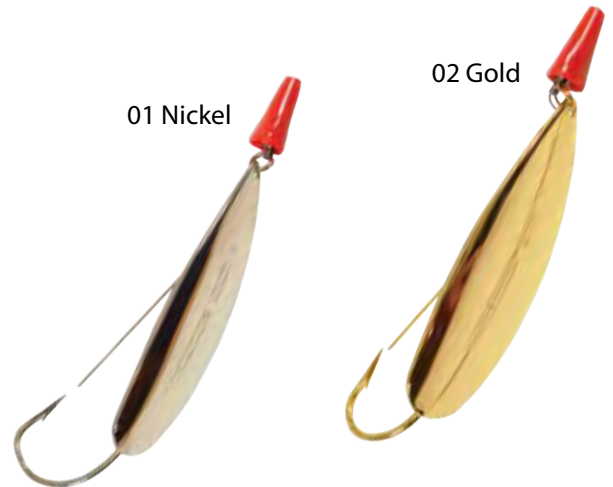

# "THE SECRET" WEEDLESS REDFISH SPOON™

Twist Free Design Featuring Weed Resistant Swivel Cap  
Stainless Steel Ball Bearing Swivel  
Premium Grade Hook and Finish

Hot Chart & Flo Orange Tabs Included

<u>WEIGHT</u>	<u>NICKEL</u>	<u>GOLD</u>
1/4 oz.	SCS14-01	SCS14-02
1/2 oz.	SCS12-01	SCS12-02
3/4 oz.	SCS34-01	SCS34-02