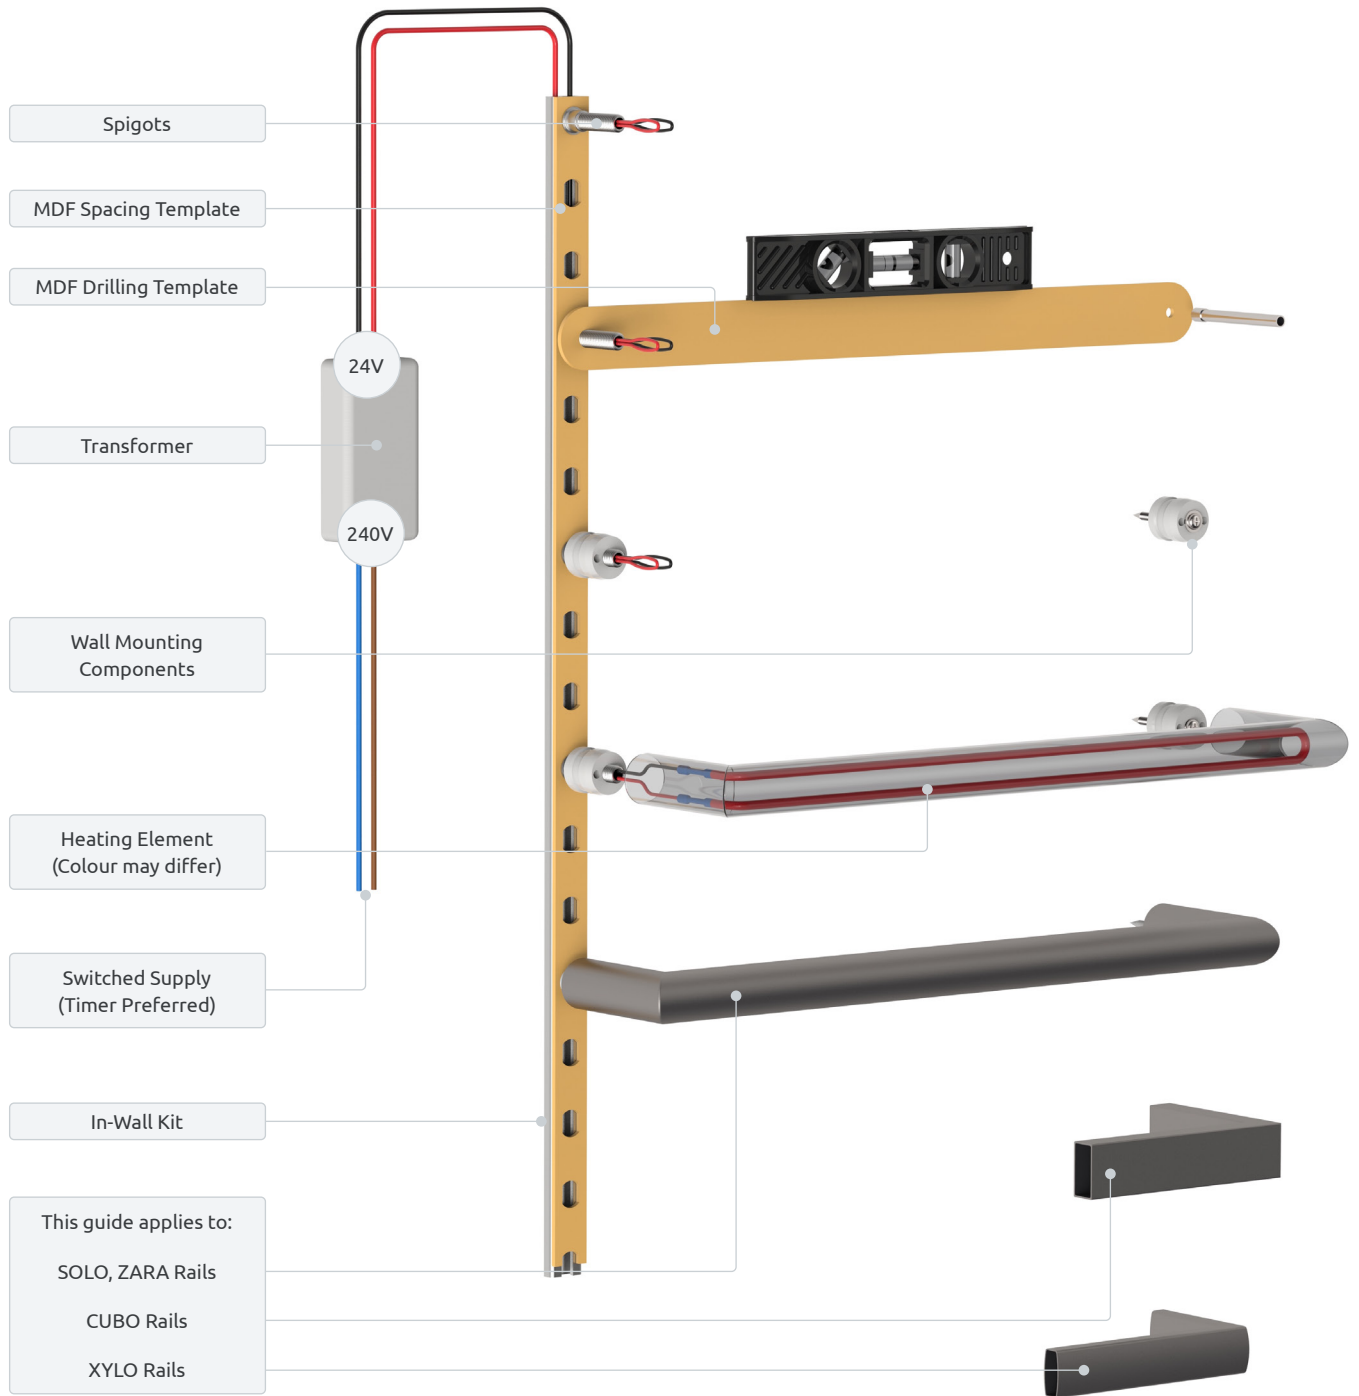

avenir[®]

Technical Specifications

VERSION 2022.01

APPLIES TO

Heated Version		Watts (Max)	Rails	Height
SOLO	Single Heated Rails	105VA	1-5 (Max)	900mm
CUBO	Single Heated Rails	105VA	1-5 (Max)	900mm
XYLO	Single Heated Rails	105VA	1-5 (Max)	900mm
ZARA	Single Heated Rails	105VA	1-5 (Max)	900mm
Can be cut to length or in 2 pieces for split installation locations				