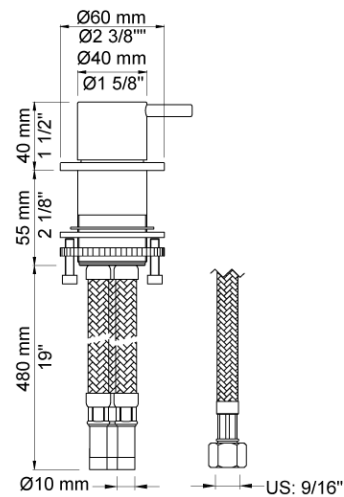

Date:

Client:

Project:

SC12

One-handle mixer 2x2500 with swivel spout 090E and hand shower T1.

Flow

	Bar:	1.0	2.0	3.0	4.0	5.0
090E	(l/min)	10.4	14.7	18.0	20.8	23.2
T1	(l/min)	5.8	8.2	10.0	11.6	12.9

Available in colors

090E
Swivel spout. Height 170 mm. Hole cut out size: 22 mm.

2500
One-handle table-mounted mixer, high flow.

T1
Deck mounted pull out hand shower, with hose. Work top: Max. 45 mm. Hole cut out size: 30 mm.