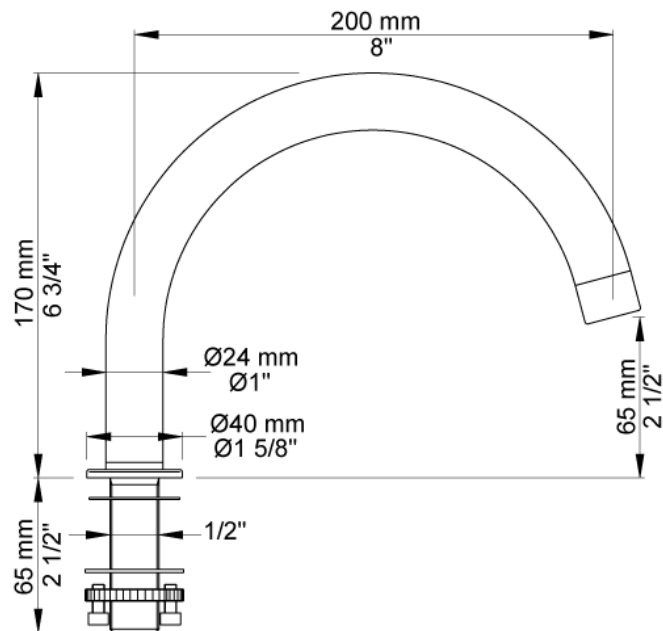

Date:

Client:

Project:

SC12

One-handle mixer 2x2500 with swivel spout 090E and hand shower T1.

Flow

	Bar:	1.0	2.0	3.0	4.0	5.0
090E	(l/min)	10.4	14.7	18.0	20.8	23.2
T1	(l/min)	5.8	8.2	10.0	11.6	12.9

Available in colors

090E
Swivel spout. Height 170 mm. Hole cut out size: 22 mm.

2500
One-handle table-mounted mixer, high flow.

T1
Deck mounted pull out hand shower, with hose. Work top: Max. 45 mm. Hole cut out size: 30 mm.