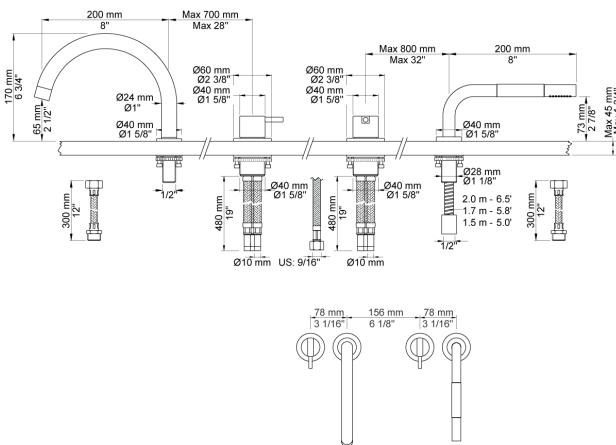

Date:

Client:

Project:

SC12

One-handle mixer 2x2500 with swivel spout 090E and hand shower T1.

Flow

	Bar:	1.0	2.0	3.0	4.0	5.0
090E	(l/min)	10.4	14.7	18.0	20.8	23.2
T1	(l/min)	5.8	8.2	10.0	11.6	12.9

Available in colors

090E
Swivel spout. Height 170 mm. Hole cut out size: 22 mm.

2500
One-handle table-mounted mixer, high flow.

T1
Deck mounted pull out hand shower, with hose. Work top: Max. 45 mm. Hole cut out size: 30 mm.