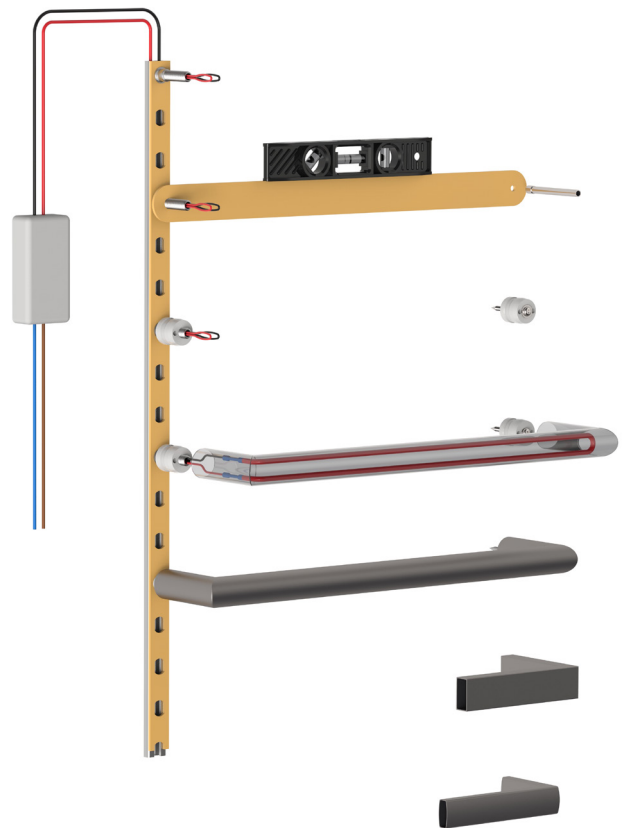

Price List

EFFECTIVE 1 MARCH 2022

avenir®

Solo

Solo Single Heated Towel Rails are created from cylindrical stainless steel profiles. The range offers flexibility in the number and positioning of the rails. Solo utilises a low voltage supply, making it safe to install in wet areas.

SIMPLIFIED INSTALLATION SYSTEM

- ✔ Mounting template and diamond drill bit supplied
- ✔ Concealed wiring through either leg
- ✔ In-Wall Kit ensures rails are spaced and aligned perfectly

ORDERING INFORMATION

- ✔ In-Wall Kit required (TRCF105) - Max 5 rails
- ✔ Through glass fixing kits available (Heating not possible)
- ✔ Timer recommended (Not Included)
- ✔ Stocked in all finishes and sizes as shown
- ✔ Can be installed with transformer only (TRTR105-12V) (Not Recommended)

In-Wall Kit (TRCF105)

	<p>Australian Manufacturer</p>	<p>10 Year Warranty</p>
--	------------------------------------	-------------------------

Solo

				
<p>TRH1-45 Heated Rail 450mm In-Wall Kit required (TRCF105) Max 5 rails / kit</p> <p>\$188     </p>	<p>TRH1-65 Heated Rail 650mm In-Wall Kit required (TRCF105) Max 5 rails / kit</p> <p>\$209     </p>	<p>TRH1-85 Heated Rail 850mm In-Wall Kit required (TRCF105) Max 5 rails / kit</p> <p>\$230     </p>	<p>TRCF105 In-Wall Kit Transformer supplied with kit Long spigots available for thick tiles</p> <p>\$162</p>	<p>TRTR105-12V Transformer - 12V/90VA Transformer only installation possible (Not recommended)</p> <p>\$74</p>
				
<p>TRH1-BP-S Back Plate - Small Suitable for Solo rails</p> <p>\$16 </p>	<p>TRH1-BP-L Back Plate - Large Suitable for Solo rails</p> <p>\$16 </p>	<p>UTMD001 Eco-Timer Installed behind a std wall switch Programmed using the wall switch</p> <p>\$49</p>	<p>UWTS-1G_W WiFi Timer 1-Gang White Available 2/3 Gang (UWTS-2/3-W) Program using the phone app</p> <p>\$79</p>	<p>UWTS-1G_B WiFi Timer 1-Gang Black (34350076) Available 2/3 Gang (UWTS-2/3-B) Program using the phone app</p> <p>\$79</p>