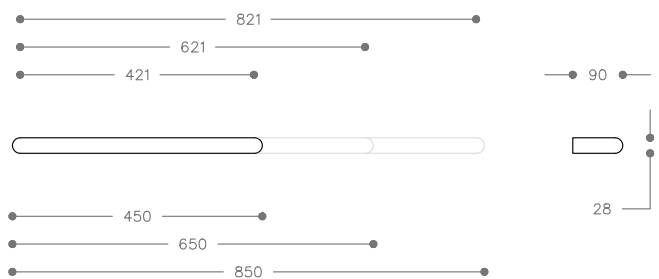

FEATURES

- ✔ Warranty 10 Years (12 Months on Transformers, Timers & Labour)
- ✔ Ultra safe low voltage - 12V SELV Transformer (Sold separately)
- ✔ Standards: AS/NZS 60335.2.43, IPx5 Rating
- ✔ Replaceable heating elements

SIMPLIFIED INSTALLATION SYSTEM

- ✔ Mounting template and diamond drill bit supplied
- ✔ Concealed wiring through either leg
- ✔ In-Wall Kit ensures rails are spaced and aligned perfectly

ORDERING INFORMATION

- ✔ In-Wall Kit required (TRCF105) - Max 5 rails
- ✔ Through glass fixing kits available (Heating not possible)
- ✔ Timer recommended (Not Included)
- ✔ Stocked in all finishes and sizes as shown
- ✔ Can be installed with transformer only (TRTR105-12V) (Not Recommended)