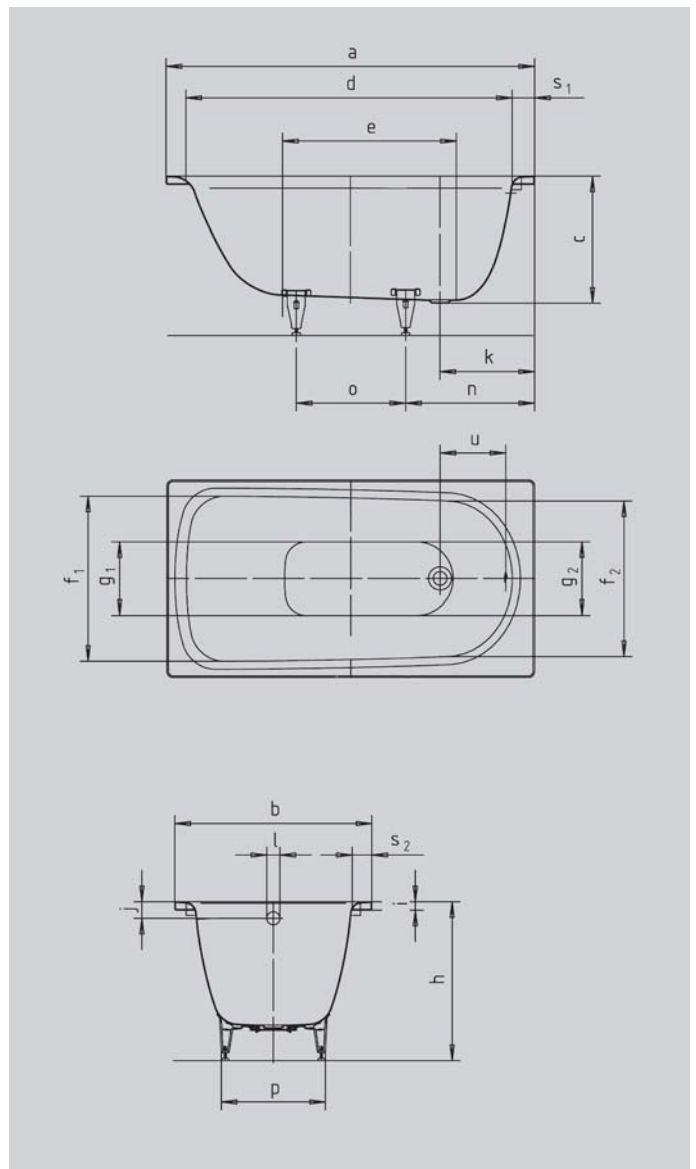

SANIFORM DEEP

- one-seater bath with waste at foot end
- classic four-cornered model
- made of Kaldewei steel enamel 3.5 mm
- extra depth of a plunge pool
- **30 YEAR WARRANTY**

Model No.		366	367
External length	a	1400	1600 mm
External width	b	750	750 mm
Depth	c	480	480 mm
Internal length (top)	d	1240	1440 mm
Internal length (bottom)	e	645	844 mm
Internal width (top)	f ₁ ; f ₂	620; 590	620; 590 mm
Internal width (bottom)	g ₁ ; g ₂	280; 280	280; 280 mm
Height with feet	h	615-635	615-635 mm
Height of rim	i	32	32 mm
Distance top edge to centre of overflow hole	j	65	65 mm
Distance bath edge to centre of drain hole	k	360	360 mm
Diameter of overflow hole	l	52	52 mm
Diameter of drain hole	m	52	52 mm
Distance foot end of bath edge to centre of foot	n	470	480 mm
Distance between the feet	o	415	605 mm
Max. width of feet	p	430	430 mm
Width of rim (foot end; lengthwise)	s ₁ ; s ₂	80; 85	80; 85 mm
Distance between centre holes	u	268	267 mm
Water volume** in litres		110	140litres
Weight of the enamelled bath in kg		42	49kg
Anti-slip		☒ 288	☒ 288 mm
Full anti-slip		600 x 220	600 x 220 mm

Subject to technical alterations, tolerances and errors. Similar illustration.
 ** 70 litres displacement on average.

KALDEWEI