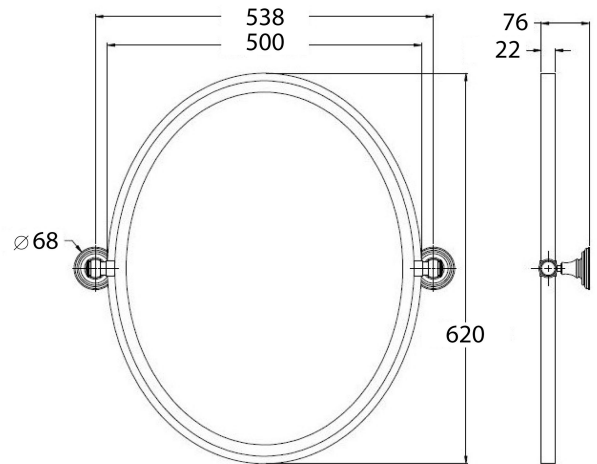

## Mayer Pivot Oval Mirror

**Code:** MAO460

### Specifications

- Finish: Matte black Electroplated, Brushed Brass PVD, Brushed Nickel PVD
- Thick-plated bevelled mirror
- Includes concealed sturdy wall brackets.
- Tilts to the perfect viewing angle
- Available in Chrome, Matte Black, Brushed Nickel or Brushed Brass Frame