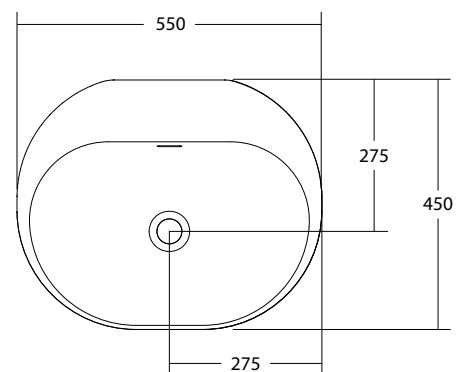

Finishes:

Matt White

Softskin Finish: Available, refer to Softskin Finishes document

Dimensions: 550mm x 450mm x 150mm

Designer: Omvivo with Hecker Guthrie

Material: Solid surface

Overflow: Yes

Tap Holes: 0 or 1

Waste Size: 32mm

Waste Supplied: Yes - 32/40mm - with chrome pop-up waste (white solid surface cap option available)

Weight: 16.1kg

Bowl Capacity: 7.9L

Dimensions are shown in millimetres. Due to the handcrafted nature of Omvivo products measurements are subject to a +/- 5mm manufacturing tolerance.