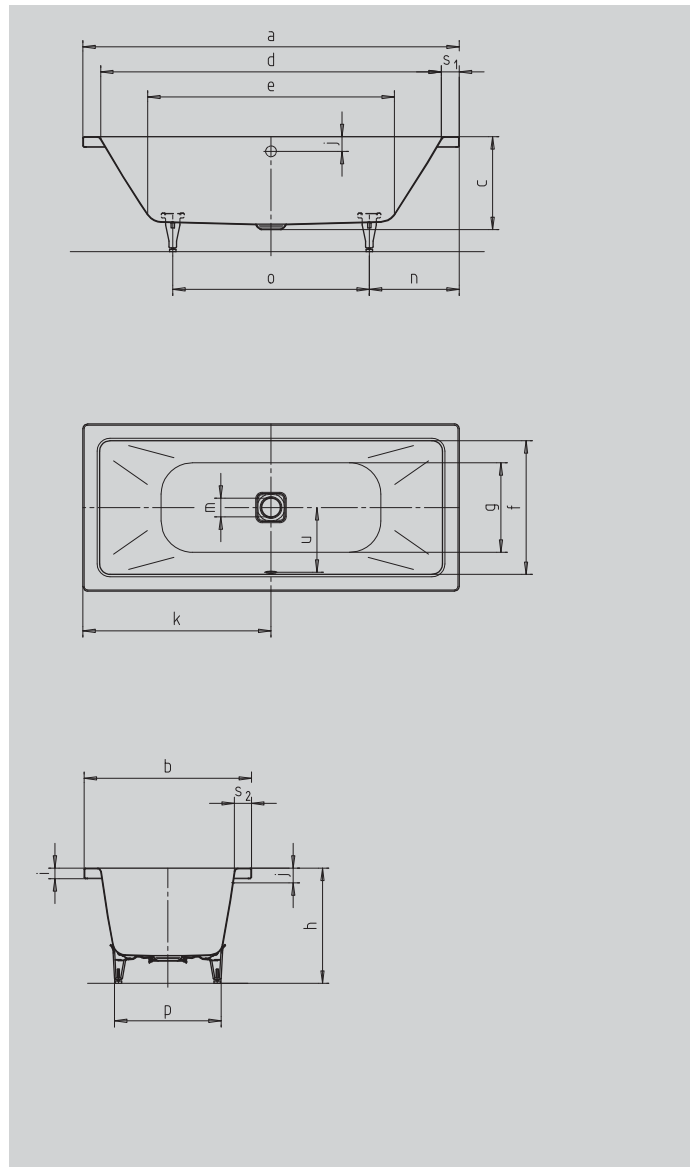

CONODUO

- straightlined, purist design
- enamelled waste cover and overflow knob integrated in the bath design
- bathing with a friend: two identical back rests and centrally positioned waste
- classic four-cornered model
- designed by Sottsass Associati
- made of Kaldewei steel enamel 3.5 mm
- **30 YEAR WARRANTY**

EASY CLEAN

Model No.		732	733	734	735
External length	a	1700	1800	1900	2000 mm
External width	b	750	800	900	1000 mm
Depth	c	445	445	445	445 mm
Internal length (top)	d	1540	1640	1740	1800 mm
Internal length (bottom)	e	1080	1180	1280	1340 mm
Internal width (top)	f	590	640	740	800 mm
Internal width (bottom)	g	470	520	620	680 mm
Height with feet	h	565-600	555-590	555-590	555-590 mm
Height of rim	i	50	50	50	50 mm
Distance top edge to centre of overflow hole	j	70	70	70	70 mm
Distance bath edge to centre of drain hole	k	850	900	950	1000 mm
Diameter of overflow hole	l	52	52	52	52 mm
Diameter of drain hole	m	90	90	90	90 mm
Distance foot end of bath edge to centre of foot	n	555	555	570	620 mm
Distance between the feet	o	590	690	760	760 mm
Max. width of feet	p	445	515	610	675 mm
Width of rim (foot end; lengthwise)	s ₁ ; s ₂	80; 80	80; 80	80; 80	100; 100 mm
Distance between centre holes	u	285	310	360	390 mm
Water volume** in litres		122	159	220	260
Weight of the enamelled bath in kg		52	57	66	75
Anti-slip		356 x 356	404 x 404	500 x 500	500 x 500 mm
Full anti-slip		788 x 356	884 x 404	980 x 500	980 x 500 mm

Subject to technical alterations, tolerances and errors. Similar illustration.
 ** 70 litres displacement on average.