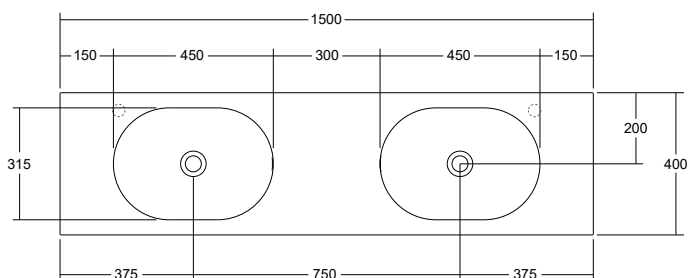

SPECIFICATIONS

Finishes:

Matt White

Softskin Finish:

Available refer to Softskin Finishes document

Dimensions:

1500mm x 400mm x 135mm

Designer:

32mm

Waste Supplied:

Yes - 32/40mm - with chrome pop-up waste (white solid surface cap option available)

Weight:

30kg

Bowl Capacity:

7.1L x 2

Dimensions are shown in millimetres. Due to the handcrafted nature of Omvivo products measurements are subject to a +/- 5mm manufacturing tolerance.