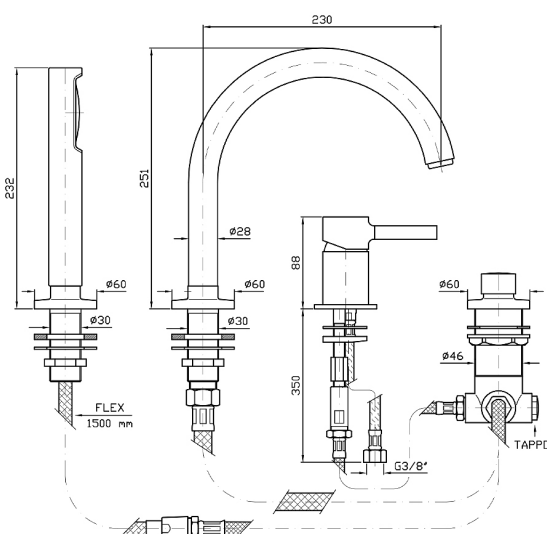

Pan Bath Mixer Set

ZP6502

WELS: 3 stars

Litres/minute: 9L (handshower only)

Finish: Chrome

Finishes available:

Matte Black, Brushed Nickel

The Pan hob mounted bath mixer set with handshower is Zucchetti's interpretation of the basic cylinder type mixer tapware. Pan begins with classic archetypes and goes on to develop completely original aesthetics and new types of taps. Designers Roberto and Ludovica Palomba have concentrated their attention on the joint between the vertical and horizontal elements. As in nature there are no cuts and weldings, so that the spout and handle have a soft connection to the body, like the branch to the trunk of a tree.

The Pan hob mounted bath mixer set with handshower on 1500mm flexible hose.

Spout projection of 230mm.

Please note: it is highly recommended that an access panel is installed for servicing of hose.

WARRANTY
15 years

*Conditions apply.

streamline

Dimensions are in millimeters and are subject to manufacturing variations. Streamline reserves the right to vary specifications at any time without notice. Information provided within this specification sheet is correct at the date of printing. Please confirm all particulars with your sales consultant prior to purchase.