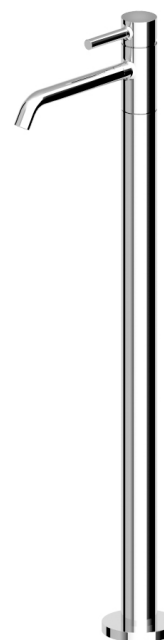

Pan Free Standing Bath Mixer

ZP6252+R99676

Finish: Chrome

Finishes available:

Matte Black, Brushed Nickel

The Pan freestanding bath mixer is Zucchetti's interpretation of the basic cylinder type mixer tapware. Pan begins with classic archetypes and goes on to develop completely original aesthetics and new types of taps. Designers Roberto and Ludovica Palomba have concentrated their attention on the joint between the vertical and horizontal elements. As in nature there are no cuts and weldings, so that the spout and handle have a soft connection to the body, like the branch to the trunk of a tree.

The Pan freestanding bath mixer has Zucchetti's exclusive installation system which features a levelling system and multi-point fixing. This ensures a perfectly perpendicular and rigid installation. The mixer has been crafted from solid brass.

Spout projection of 210mm

WARRANTY
15 years

*Conditions apply.