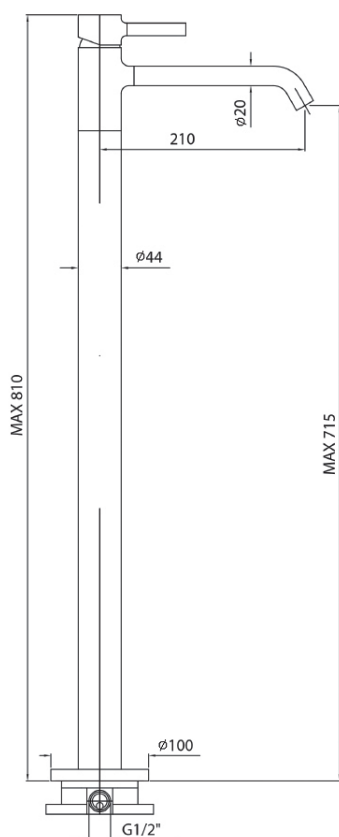

Pan Free Standing Bath Mixer

ZP6252+R99676

Finish: Chrome

Finishes available:

Matte Black, Brushed Nickel

The Pan freestanding bath mixer is Zucchetti's interpretation of the basic cylinder type mixer tapware. Pan begins with classic archetypes and goes on to develop completely original aesthetics and new types of taps. Designers Roberto and Ludovica Palomba have concentrated their attention on the joint between the vertical and horizontal elements. As in nature there are no cuts and weldings, so that the spout and handle have a soft connection to the body, like the branch to the trunk of a tree.

The Pan freestanding bath mixer has Zucchetti's exclusive installation system which features a levelling system and multi-point fixing. This ensures a perfectly perpendicular and rigid installation. The mixer has been crafted from solid brass.

Spout projection of 210mm

WARRANTY
15 years

*Conditions apply.