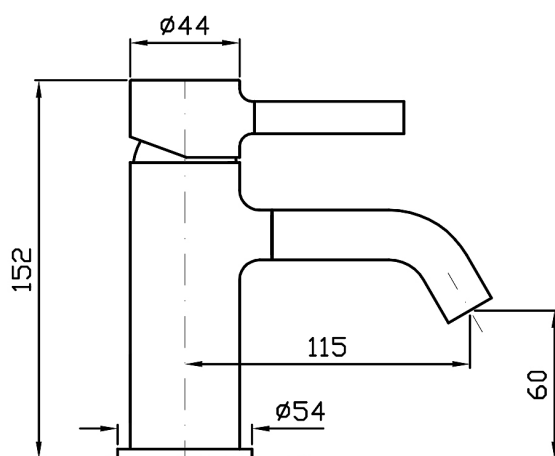

Pan Basin Mixer

ZP6242

WELS: 5 stars**Litres/minute:** 6L**WELS License/Reg. No:** 0023 / T11134**Finish:** Chrome**Finishes available:**

Matte Black, Brushed Nickel

The Pan basin mixer is Zucchetti's interpretation of the basic cylinder type mixer tapware. Pan begins with classic archetypes and goes on to develop completely original aesthetics and new types of taps. Designers Roberto and Ludovica Palomba have concentrated their attention on the joint between the vertical and horizontal elements. As in nature there are no cuts and weldings, so that the spout and handle have a soft connection to the body, like the branch to the trunk of a tree.

The Pan basin mixer has been crafted from solid brass.

Spout projection of 115mm.

WARRANTY
15 years

*Conditions apply.

streamline

Dimensions are in millimeters and are subject to manufacturing variations. Streamline reserves the right to vary specifications at any time without notice. Information provided within this specification sheet is correct at the date of printing. Please confirm all particulars with your sales consultant prior to purchase.