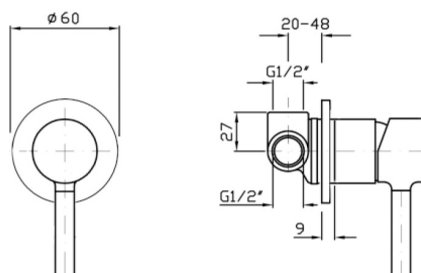

Pan Shower or Bath Mixer with small backplate

ZP61225+R99499

Finish: Chrome

Finishes available:

Matte Black, Brushed Nickel

The Pan shower or bath mixer is Zucchetti's interpretation of the basic cylinder type mixer tapware. Pan begins with classic archetypes and goes on to develop completely original aesthetics and new types of taps. Designers Roberto and Ludovica Palomba have concentrated their attention on the joint between the vertical and horizontal elements. As in nature there are no cuts and weldings, so that the spout and handle have a soft connection to the body, like the branch to the trunk of a tree.

The Pan shower or bath mixer can be used in conjunction with a shower or bath outlet. Featuring a flawlessly polished forged brass wall plate 120mm diameter.

WARRANTY
15 years

*Conditions apply.

streamline

Dimensions are in millimeters and are subject to manufacturing variations. Streamline reserves the right to vary specifications at any time without notice. Information provided within this specification sheet is correct at the date of printing. Please confirm all particulars with your sales consultant prior to purchase.
Version: 1.0 - October 2019