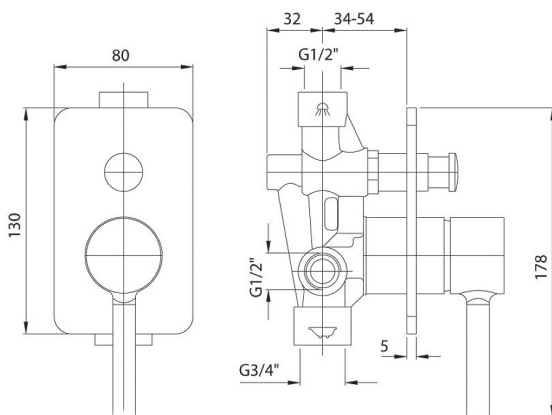

**Pan Bath/Shower Mixer with Diverter**  
 ZP6121+R99684

**Finish:** Chrome

**Finishes available:**  
 Matte Black, Brushed Nickel

The Pan bath/shower mixer with diverter is Zucchetti's interpretation of the basic cylinder type mixer tapware. Pan begins with classic archetypes and goes on to develop completely original aesthetics and new types of taps. Designers Roberto and Ludovica Palomba have concentrated their attention on the joint between the vertical and horizontal elements. As in nature there are no cuts and weldings, so that the spout and handle have a soft connection to the body, like the branch to the trunk of a tree.

The Pan bath/shower mixer with diverter allows you to divert the water between two shower outlets or a bath and shower outlet. Featuring a flawlessly polished forged brass wall plate in a compact 80mm width.