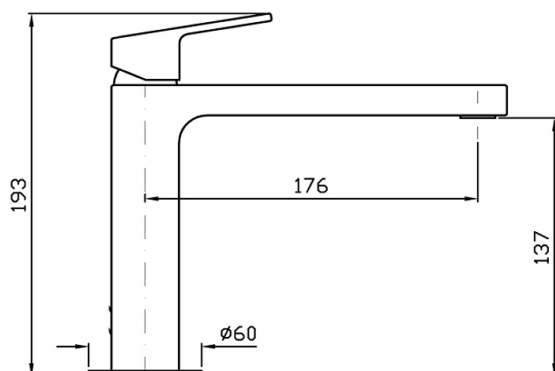

**Jingle Basin Mixer  
with Extended Spout**

ZIN695

**WELS:** 6 stars

**Litres/minute:** 4.5L

**WELS License/Reg. No:** 0023 / T15500

**Finish:** Chrome

**Finishes available:**

Matte Black, Brushed Nickel, Brushed Gold\*

\* Colours indicated have 16 week lead time.

Slender and squared with rounded corners. The user-friendly and never aggressive Jingle basin mixer with extended spout is a young object in every sense. "Jingle is a modern tapware project because it's simple and immediate." say designers for Zucchetti, Ludovica+Roberto Palomba.

The Jingle basin mixer with extended spout has been crafted from solid brass.

Spout projection of 176mm.

\*Conditions apply.