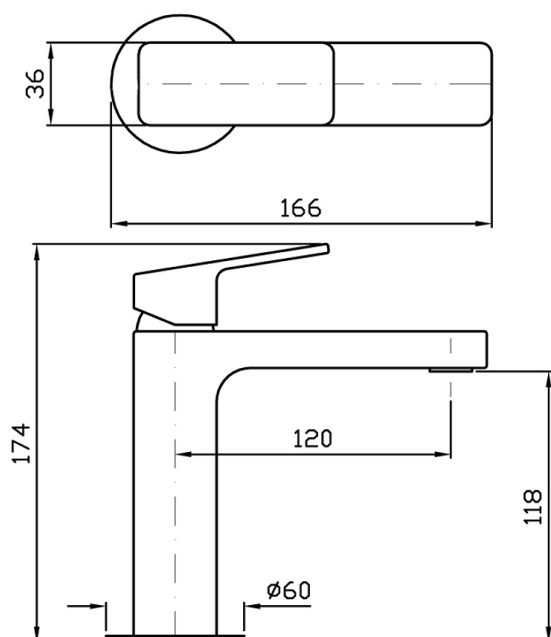

Jingle Basin Mixer

ZIN693

WELS: 6 stars

Litres/minute: 4.5L

WELS License/Reg. No: 0023 / T14837

Finish: Chrome

Finishes available:

Matte Black, Brushed Nickel, Brushed Gold*

* Colours indicated have 16 week lead time.

Slender and squared with rounded corners. The user-friendly and never aggressive Jingle basin mixer is a young object in every sense. "Jingle is a modern tapware project because it's simple and immediate." say designers for Zucchetti, Ludovica+Roberto Palomba.

The Jingle basin mixer has been crafted from solid brass.

Spout projection of 120mm.

WARRANTY
15 years

*Conditions apply.

streamline

Dimensions are in millimeters and are subject to manufacturing variations. Streamline reserves the right to vary specifications at any time without notice. Information provided within this specification sheet is correct at the date of printing. Please confirm all particulars with your sales consultant prior to purchase.

Version: 1.1 - October 2019