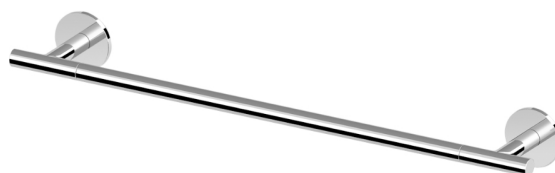

## Pan Towel Rail 45cm

ZAC621

**Finish:** Chrome

**Finishes available:**

Matte Black, Brushed Nickel

The Pan towel rail 45cm is Zucchetti's interpretation of the basic cylinder type accessory. Pan begins with classic archetypes and goes on to develop completely original aesthetics and new types of accessory. Designers Roberto and Ludovica Palomba have concentrated their attention on the joint between the vertical and horizontal elements.

The Pan towel rail 45cm has been crafted from solid brass.

\*Conditions apply.