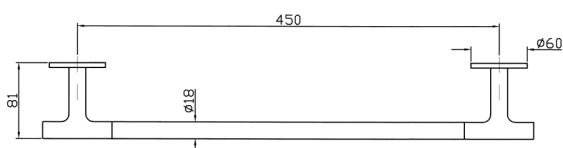

## Pan Towel Rail 45cm

ZAC621

**Finish:** Chrome

**Finishes available:**

Matte Black, Brushed Nickel

The Pan towel rail 45cm is Zucchetti's interpretation of the basic cylinder type accessory. Pan begins with classic archetypes and goes on to develop completely original aesthetics and new types of accessory. Designers Roberto and Ludovica Palomba have concentrated their attention on the joint between the vertical and horizontal elements.

The Pan towel rail 45cm has been crafted from solid brass.

\*Conditions apply.