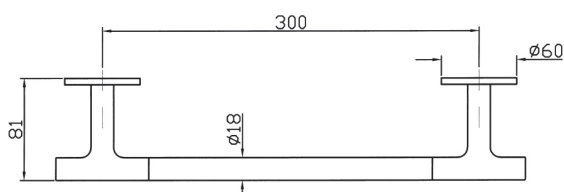

Pan Towel Rail 30cm

ZAC620

Finish: Chrome

Finishes available:

Matte Black, Brushed Nickel

The Pan towel rail 30cm is Zucchetti's interpretation of the basic cylinder type accessory. Pan begins with classic archetypes and goes on to develop completely original aesthetics and new types of accessory. Designers Roberto and Ludovica Palomba have concentrated their attention on the joint between the vertical and horizontal elements.

The Pan towel rail 30cm has been crafted from solid brass.

*Conditions apply.