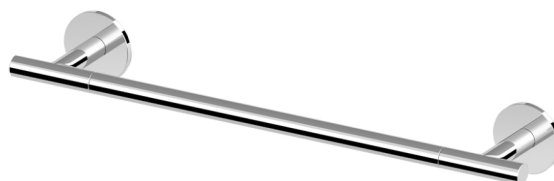

Pan Towel Rail 30cm

ZAC620

Finish: Chrome

Finishes available:

Matte Black, Brushed Nickel

The Pan towel rail 30cm is Zucchetti's interpretation of the basic cylinder type accessory. Pan begins with classic archetypes and goes on to develop completely original aesthetics and new types of accessory. Designers Roberto and Ludovica Palomba have concentrated their attention on the joint between the vertical and horizontal elements.

The Pan towel rail 30cm has been crafted from solid brass.

*Conditions apply.