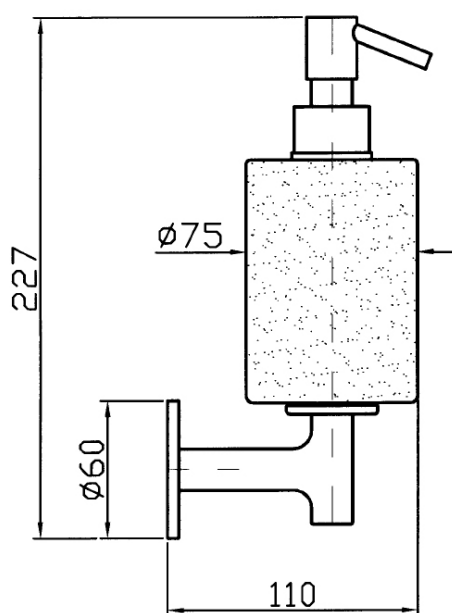

Pan Wall Mount Soap Dispenser

ZAC615

Finish: Chrome

Finishes available:

Matte Black, Brushed Nickel

The Pan wall mount soap dispenser is Zucchetti's interpretation of the basic cylinder type accessory. Pan begins with classic archetypes and goes on to develop completely original aesthetics and new types of accessory. Designers Roberto and Ludovica Palomba have concentrated their attention on the joint between the vertical and horizontal elements.

The Pan wall mount soap dispenser has been crafted from solid brass.

WARRANTY
5 years

*Conditions apply.

streamline

Dimensions are in millimeters and are subject to manufacturing variations. Streamline reserves the right to vary specifications at any time without notice. Information provided within this specification sheet is correct at the date of printing. Please confirm all particulars with your sales consultant prior to purchase.