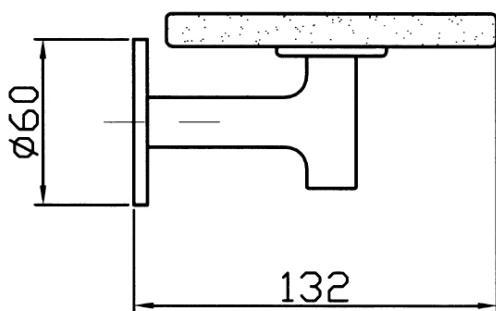

## Pan Wall Mount Soap Dish

ZAC610

**Finish:** Chrome

**Finishes available:**

Matte Black, Brushed Nickel

The Pan wall mount soap dish is Zucchetti's interpretation of the basic cylinder type accessory. Pan begins with classic archetypes and goes on to develop completely original aesthetics and new types of accessory. Designers Roberto and Ludovica Palomba have concentrated their attention on the joint between the vertical and horizontal elements.

The Pan wall mount soap dish has been crafted from solid brass.

\*Conditions apply.