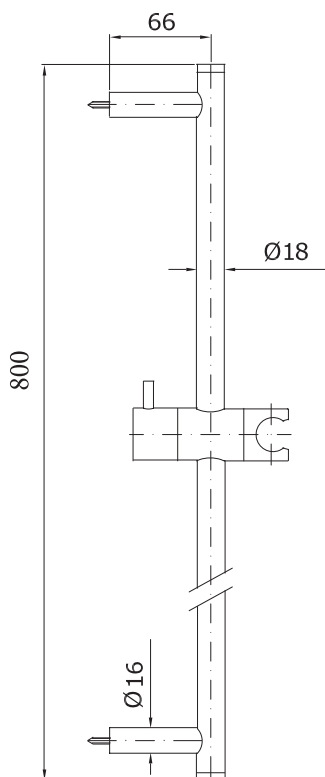

Zucchetti Slide Rail with adjustable arm - 800mm

Z95201

Finish: Chrome

Finishes available:

Matte Black, Brushed Nickel, Brushed Gold*

*Colours indicated have 16 week lead time.

Zucchetti views the shower as the beginning and centre point of the bathroom, as a wellness place dedicated to the care of oneself. Pair this sliderail with a handshower, hose and wall union to create your desired look.

WARRANTY
5 years

*Conditions apply.

streamline

Dimensions are in millimeters and are subject to manufacturing variations. Streamline reserves the right to vary specifications at any time without notice. Information provided within this specification sheet is correct at the date of printing. Please confirm all particulars with your sales consultant prior to purchase.