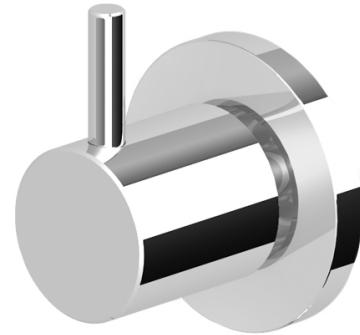

Zucchetti 3-way diverter

Z94582+R97835

Finish: Chrome

Finishes available:

Matte Black, Brushed Nickel

Zucchetti views the shower as the beginning and centre point of the bathroom, as a wellness place dedicated to the care of oneself.

The Zucchetti 3- way diverter is without water on/off function. 1/2" outlets.

WARRANTY
15 years

*Conditions apply.

streamline

Dimensions are in millimeters and are subject to manufacturing variations. Streamline reserves the right to vary specifications at any time without notice. Information provided within this specification sheet is correct at the date of printing. Please confirm all particulars with your sales consultant prior to purchase.