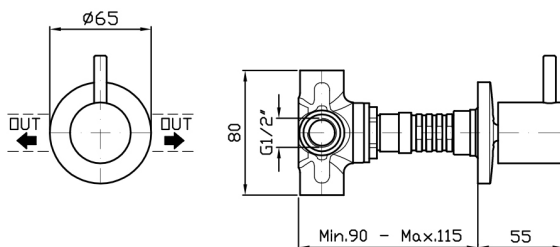

Zucchetti 3-way diverter

Z94582+R97835

Finish: Chrome

Finishes available:

Matte Black, Brushed Nickel

Zucchetti views the shower as the beginning and centre point of the bathroom, as a wellness place dedicated to the care of oneself.

The Zucchetti 3- way diverter is without water on/off function. 1/2" outlets.

WARRANTY
15 years

*Conditions apply.

streamline

Dimensions are in millimeters and are subject to manufacturing variations. Streamline reserves the right to vary specifications at any time without notice. Information provided within this specification sheet is correct at the date of printing. Please confirm all particulars with your sales consultant prior to purchase.