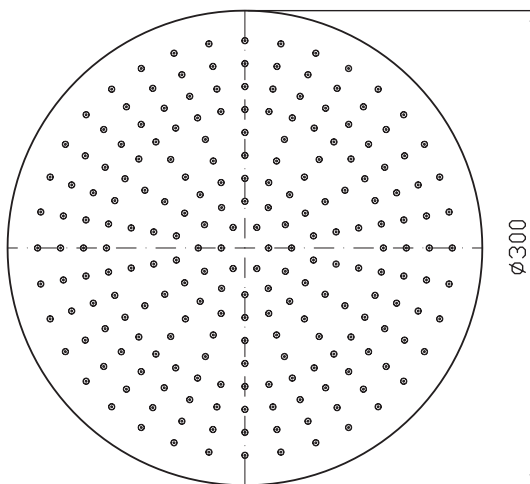

Ø300mm Brass shower head with anti-limescale system

Z94266

WELS: 3 stars

Litres/minute: 9L

WELS License: 0023

Finishes available: Chrome, Matte Black and Brushed Nickel

Available with a wall mounted shower arm (Z93027), 130mm ceiling arm (Z93026) or a 300mm ceiling arm (Z93024).

Zucchetti views the shower as the beginning and centre point of the bathroom, as a wellness place dedicated to the care of oneself. By combining the technology, style and luxury of the Zucchetti wall mounted shower head, even the daily routine can be a subtle pleasure.

The 300mm diameter shower head features a mirror polished stainless steel edge band and face, silicon rubber nozzles for easy cleaning and generous luxurious spray.

*Conditions apply.