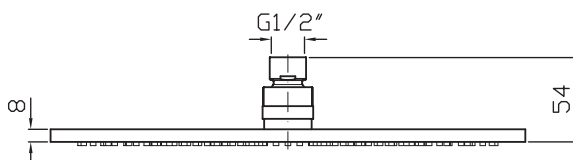

Ø300mm Brass shower head with anti-limescale system

Z94266

WELS: 3 stars

Litres/minute: 9L

WELS License: 0023

Finishes available: Chrome, Matte Black and Brushed Nickel

Available with a wall mounted shower arm (Z93027), 130mm ceiling arm (Z93026) or a 300mm ceiling arm (Z93024).

Zucchetti views the shower as the beginning and centre point of the bathroom, as a wellness place dedicated to the care of oneself. By combining the technology, style and luxury of the Zucchetti wall mounted shower head, even the daily routine can be a subtle pleasure.

The 300mm diameter shower head features a mirror polished stainless steel edge band and face, silicon rubber nozzles for easy cleaning and generous luxurious spray.

*Conditions apply.