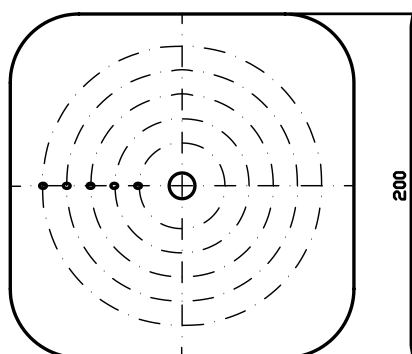

Zucchetti 200 x 200mm Shower Head

Z94183

WELS: 3 stars

Litres/minute: 9L

WELS License/Reg. No: 0023 / S04049

Finish: Chrome

Finishes available:

Matte Black, Brushed Nickel, Brushed Gold*

*Colours indicated have 16 week lead time.

Boldly linear styling softened by rounded forms, qualifies this Zucchetti shower head as a luxury Italian tapware item that is both friendly and reassuring. Roberta & Ludovica Palomba, for Zucchetti, have created, "A sculptural object with extensive flat surfaces whose mirror qualities reflect the light of a space."

This shower head 200 x 200mm and features an anti-limescale system.

WARRANTY
2 years

*Conditions apply.

streamline

Dimensions are in millimeters and are subject to manufacturing variations. Streamline reserves the right to vary specifications at any time without notice. Information provided within this specification sheet is correct at the date of printing. Please confirm all particulars with your sales consultant prior to purchase.