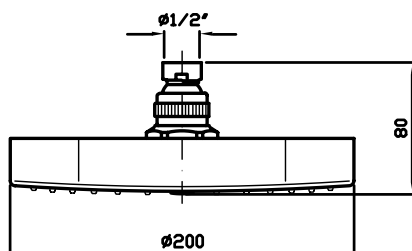

Zucchetti 200 x 200mm Shower Head

Z94183

WELS: 3 stars

Litres/minute: 9L

WELS License/Reg. No: 0023 / S04049

Finish: Chrome

Finishes available:

Matte Black, Brushed Nickel, Brushed Gold*

*Colours indicated have 16 week lead time.

Boldly linear styling softened by rounded forms, qualifies this Zucchetti shower head as a luxury Italian tapware item that is both friendly and reassuring. Roberta & Ludovica Palomba, for Zucchetti, have created, "A sculptural object with extensive flat surfaces whose mirror qualities reflect the light of a space."

This shower head 200 x 200mm and features an anti-limescale system.

WARRANTY
2 years

*Conditions apply.

streamline

Dimensions are in millimeters and are subject to manufacturing variations. Streamline reserves the right to vary specifications at any time without notice. Information provided within this specification sheet is correct at the date of printing. Please confirm all particulars with your sales consultant prior to purchase.