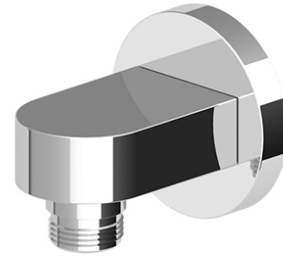

Wall Elbow

Z93807

Finish: Chrome

Finishes available:

Matte Black, Brushed Nickel

Wall elbow with round cover plate and 1/2" male water inlet connection. Crafted from solid brass.

NOTE: Requires 1/2" female socket in wall.