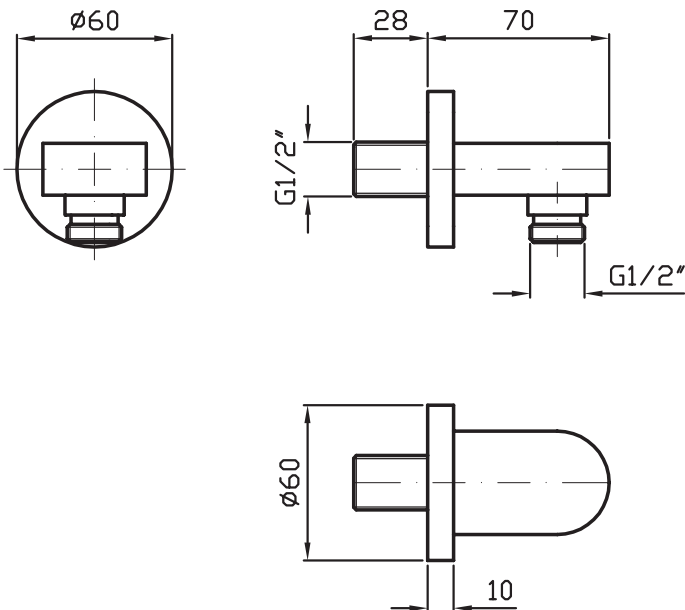

Wall Elbow

Z93807

Finish: Chrome

Finishes available:

Matte Black, Brushed Nickel

Wall elbow with round cover plate and 1/2" male water inlet connection. Crafted from solid brass.

NOTE: Requires 1/2" female socket in wall.

WARRANTY
5 years

*Conditions apply.

streamline

www.streamlineproducts.com.au | Ph: 1300 735 352

Dimensions are in millimeters and are subject to manufacturing variations. Streamline reserves the right to vary specifications at any time without notice. Information provided within this specification sheet is correct at the date of printing. Please confirm all particulars with your sales consultant prior to purchase.
Version: 1.0 - October 2019