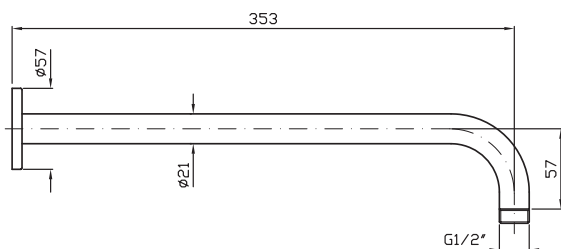

Zucchetti Wall Mounted Shower Arm Z93027

Finish: Chrome

Finishes available:

Matte Black, Brushed Nickel, Brushed Gold*

*Colours indicated have 16 week lead time.

Zucchetti views the shower as the beginning and centre point of the bathroom, as a wellness place dedicated to the care of oneself.