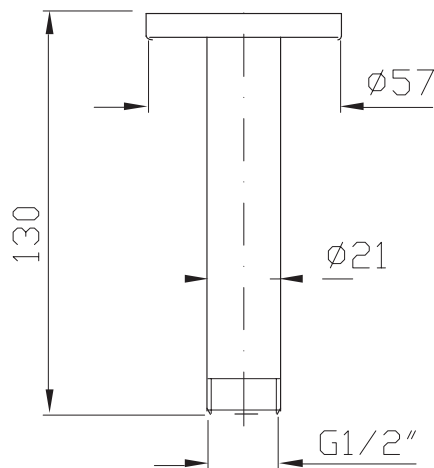

Zucchetti Ceiling Mounted Shower Arm - 130mm

Z93026

Finish: Chrome

Finishes available:

Matte Black, Brushed Nickel, Brushed Gold*

*Colours indicated have 16 week lead time.

Zucchetti views the shower as the beginning and centre point of the bathroom, as a wellness place dedicated to the care of oneself.

Pair this 130mm ceiling mounted arm with one of Zucchetti's showerheads to create your desired look.

*Conditions apply.