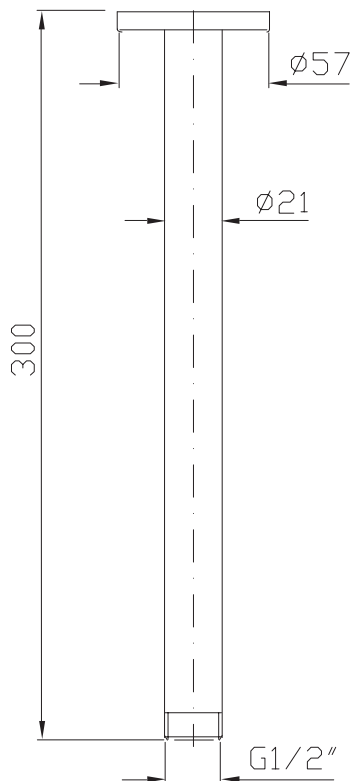

Zucchetti Ceiling Mounted Shower Arm - 300mm

Z93024

Finish: Chrome

Finishes available:

Matte Black, Brushed Nickel, Brushed Gold*

*Colours indicated have 16 week lead time.

Zucchetti views the shower as the beginning and centre point of the bathroom, as a wellness place dedicated to the care of oneself.

Pair this 300mm ceiling mounted arm with one of Zucchetti's showerheads to create your desired look.

WARRANTY
5 years

*Conditions apply.