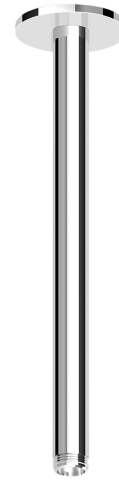

Zucchetti Ceiling Mounted Shower Arm - 300mm

Z93024

Finish: Chrome

Finishes available:

Matte Black, Brushed Nickel, Brushed Gold*

*Colours indicated have 16 week lead time.

Zucchetti views the shower as the beginning and centre point of the bathroom, as a wellness place dedicated to the care of oneself.

Pair this 300mm ceiling mounted arm with one of Zucchetti's showerheads to create your desired look.

WARRANTY
5 years

*Conditions apply.