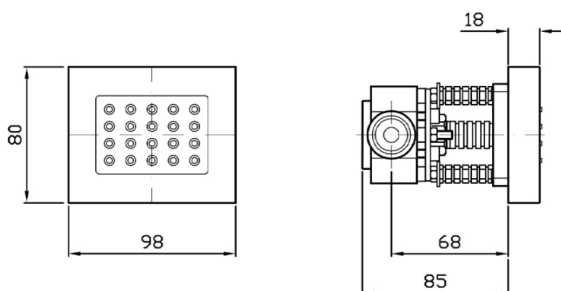

## Pan Lateral Body Spray

Z92901+R99510

**Finish:** Chrome

**Finishes available:**

Matte Black, Brushed Nickel

The Pan lateral body spray is designed by Roberto and Ludovica Palomba.

The Pan lateral body spray features an anti-limescale self cleaning system with adjustable swivel face and has been crafted from solid brass.