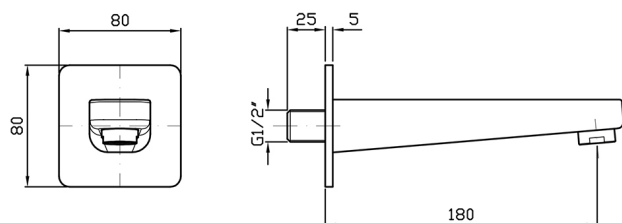

Jingle Bath Spout

Z92198

Finish: Chrome

Finishes available:

Matte Black, Brushed Nickel, Brushed Gold*

* Colours indicated have 16 week lead time.

Slender and squared with rounded corners. The user-friendly and never aggressive Jingle bath spout is a young object in every sense. “Jingle is a modern tapware project because it’s simple and immediate.” say designers for Zucchetti, Ludovica+Roberto Palomba.