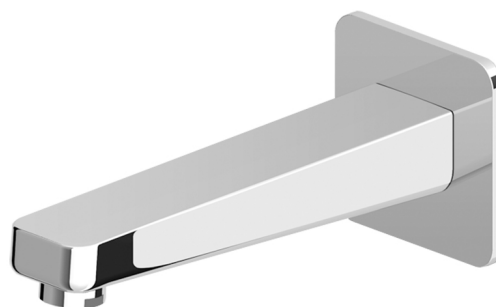

Jingle Bath Spout

Z92198

Finish: Chrome

Finishes available:

Matte Black, Brushed Nickel, Brushed Gold*

* Colours indicated have 16 week lead time.

Slender and squared with rounded corners. The user-friendly and never aggressive Jingle bath spout is a young object in every sense. “Jingle is a modern tapware project because it’s simple and immediate.” say designers for Zucchetti, Ludovica+Roberto Palomba.