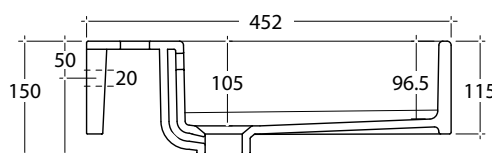

INCLUSIONS

Wall fixing bolts included

Note: All dimensions are in millimetres and are subject to normal manufacturing variances. Studio Bagno Pty Ltd reserves the right to vary specifications at any time without notice. Date created 14/02/13.