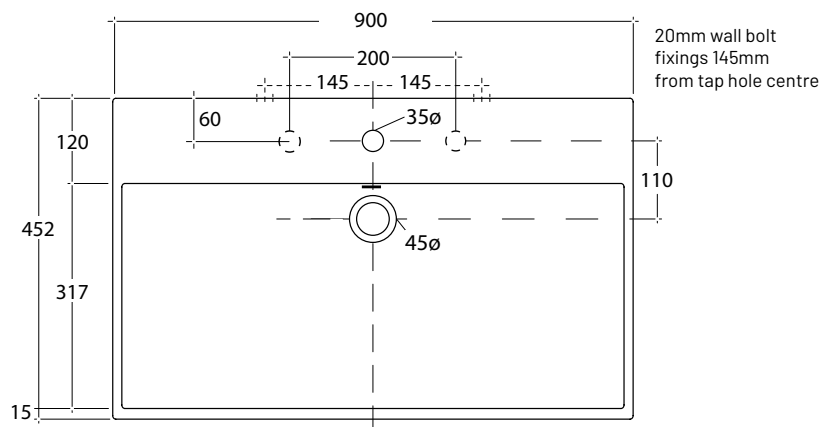

INCLUSIONS

Wall fixing bolts included

Note: All dimensions are in millimetres and are subject to normal manufacturing variances. Studio Bagno Pty Ltd reserves the right to vary specifications at any time without notice. Date created 14/02/13.