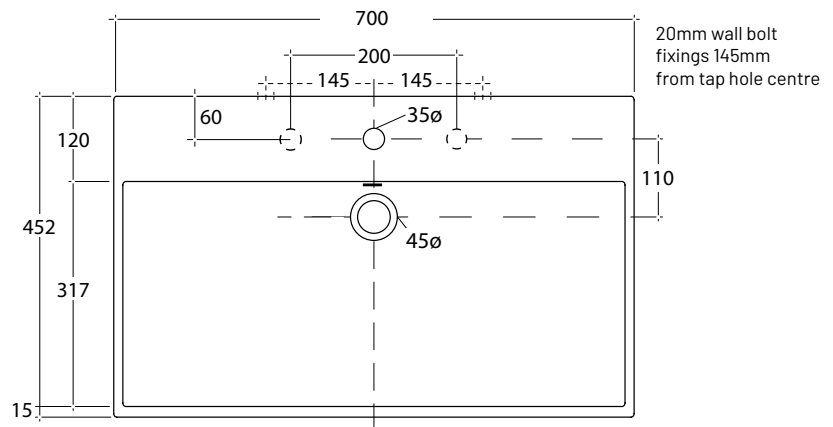

Unlimited 70

STYLE

Bench / Wall

CODE

NTH (UNL07000/0)
1TH (UNL07000/1)
3TH (UNL07000/3)

WEIGHT

17 kg

COLOURS

White, Standard colours +40%
Not glazed at rear

OVERFLOW & WASTE

32mm overflow plug and
waste not included

INCLUSIONS

Wall fixing bolts included

Note: All dimensions are in millimetres and are subject to normal manufacturing variances. Studio Bagno Pty Ltd reserves the right to vary specifications at any time without notice. Date created 14/02/13.