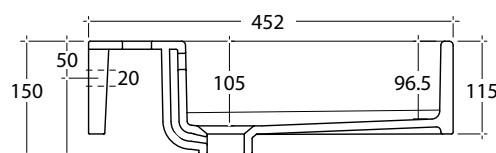

Unlimited 70

STYLE

Bench / Wall

CODE

NTH (UNL07000/0)
1TH (UNL07000/1)
3TH (UNL07000/3)

WEIGHT

17 kg

COLOURS

White, Standard colours +40%
Not glazed at rear

OVERFLOW & WASTE

32mm overflow plug and
waste not included

INCLUSIONS

Wall fixing bolts included

Note: All dimensions are in millimetres and are subject to normal manufacturing variances. Studio Bagno Pty Ltd reserves the right to vary specifications at any time without notice. Date created 14/02/13.