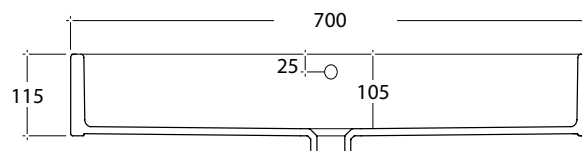

Unlimited 70

STYLE

Bench / Wall

CODE

NTH (UNL07000/0)
1TH (UNL07000/1)
3TH (UNL07000/3)

WEIGHT

17 kg

COLOURS

White, Standard colours +40%
Not glazed at rear

OVERFLOW & WASTE

32mm overflow plug and
waste not included

INCLUSIONS

Wall fixing bolts included

Note: All dimensions are in millimetres and are subject to normal manufacturing variances. Studio Bagno Pty Ltd reserves the right to vary specifications at any time without notice. Date created 14/02/13.