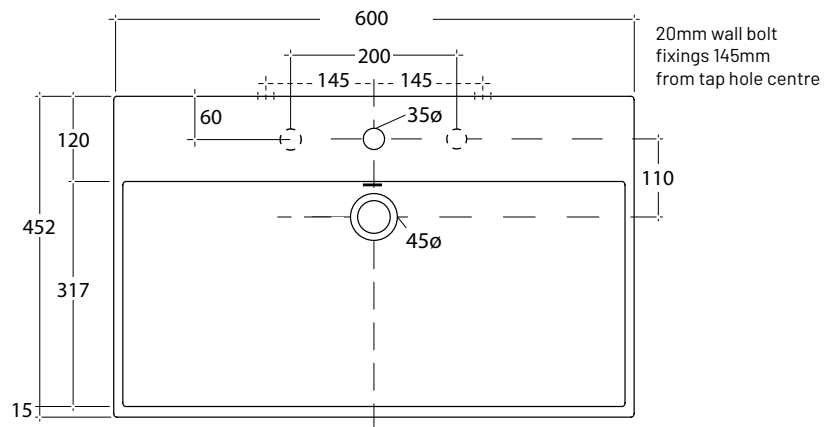

INCLUSIONS

Wall fixing bolts included

Note: All dimensions are in millimetres and are subject to normal manufacturing variances. Studio Bagno Pty Ltd reserves the right to vary specifications at any time without notice. Date created 14/02/13.