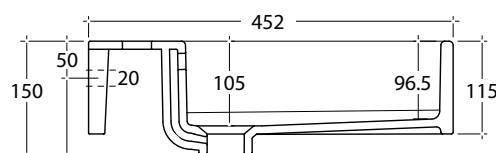

INCLUSIONS

Wall fixing bolts included

Note: All dimensions are in millimetres and are subject to normal manufacturing variances. Studio Bagno Pty Ltd reserves the right to vary specifications at any time without notice. Date created 14/02/13.