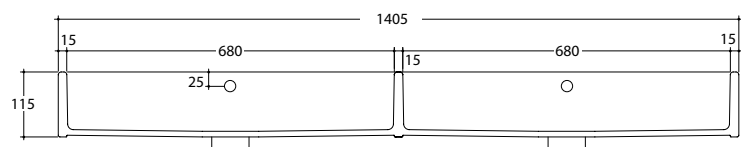

Unlimited 140 Dual

STYLE

Bench/Wall

CODE

Unlimited 140 Dual
NTH (UNL14000L/0)
2TH (UNL14000L/2)
6TH (UNL14000L/6)

WEIGHT

30 kg

COLOURS

White, Standard colours +50%
Not glazed at rear.

OVERFLOW & WASTE

32mm overflow plug and
waste not included.

INCLUSIONS

Wall fixing bolts included.

Rear View – Wall Fixing Bolt Position