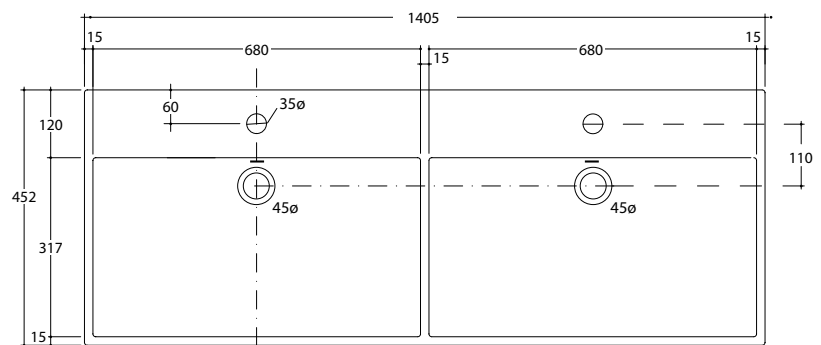

Unlimited 140 Dual

STYLE

Bench/Wall

CODE

Unlimited 140 Dual
NTH (UNL14000L/0)
2TH (UNL14000L/2)
6TH (UNL14000L/6)

WEIGHT

30 kg

COLOURS

White, Standard colours +50%
Not glazed at rear.

OVERFLOW & WASTE

32mm overflow plug and
waste not included.

INCLUSIONS

Wall fixing bolts included.

Rear View – Wall Fixing Bolt Position