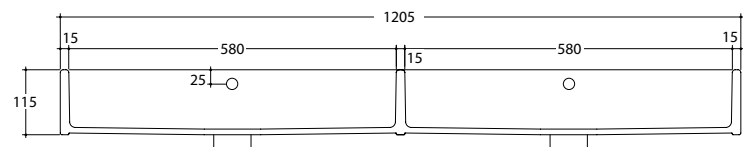

Unlimited 120 Dual

STYLE

Bench/Wall

CODE

Unlimited 120 Dual
NTH (UNL12000L/0)
2TH (UNL12000L/2)
6TH (UNL12000L/6)

WEIGHT

26 kg

COLOURS

White, Standard colours +50%
Not glazed at rear.

OVERFLOW & WASTE

32mm overflow plug and
waste not included.

INCLUSIONS

Wall fixing bolts included.

Rear View -- Wall Fixing Bolt Position