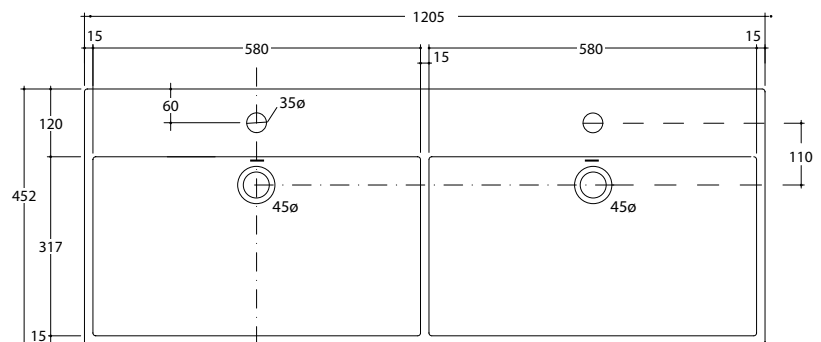

Unlimited 120 Dual

STYLE

Bench/Wall

CODE

Unlimited 120 Dual
NTH (UNL12000L/0)
2TH (UNL12000L/2)
6TH (UNL12000L/6)

WEIGHT

26 kg

COLOURS

White, Standard colours +50%
Not glazed at rear.

OVERFLOW & WASTE

32mm overflow plug and
waste not included.

INCLUSIONS

Wall fixing bolts included.

Rear View -- Wall Fixing Bolt Position