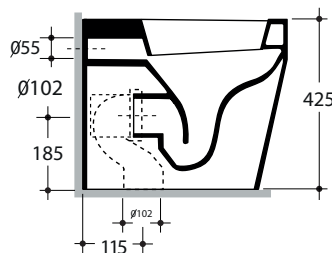

White

INCLUSIONS

Connector, soft close seat and fixings included.

N.B. - S-strap connector supplied as standard.

Notes

Set out 115 mm (S-Trap)
Suitable for S-Trap or P-Trap
Installation.

Cleanmax nanotech anti-bacterial surface technology.