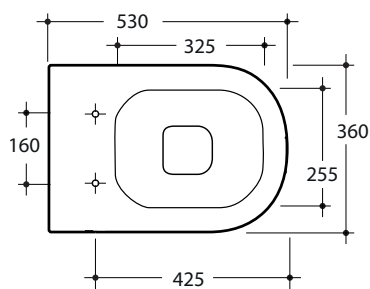

Tutto Evo

STYLE

Wall Faced Pan

CODE

TE002

WEIGHT

(Pan) 30 kg, **(Seat)** 2 kg

COLOURS

White

INCLUSIONS

Connector, soft close seat and fixings included.

N.B. - S-strap connector supplied as standard.

Notes

Set out 115 mm (S-Trap)
Suitable for S-Trap or P-Trap
Installation.

Cleanmax nanotech anti-bacterial surface technology.