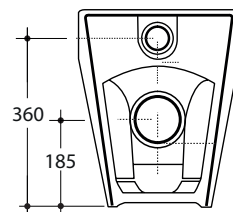

White

INCLUSIONS

Connector, soft close seat and fixings included.

N.B. - S-strap connector supplied as standard.

Notes

Set out 115 mm (S-Trap)
Suitable for S-Trap or P-Trap
Installation.

Cleanmax nanotech anti-bacterial surface technology.