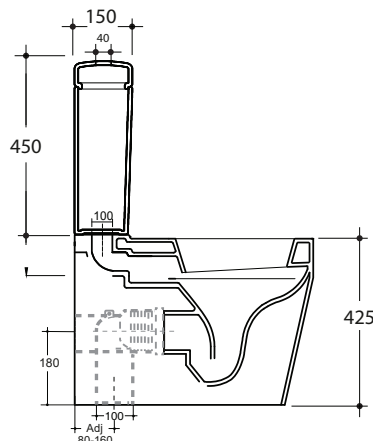

Tutto Evo

STYLE

Back to Wall Toilet Suite

CODE

TE001

WEIGHT

(Pan) 29 kg, **(Seat)** 2 kg, **(Cistern)** 16 kg

COLOURS

Gloss White
Matte Black (additional cost)
Matte White (additional cost)
Gloss Black (additional cost)

INCLUSIONS

Connector, soft close seat and fixings included.

N.B. - S-trap connector supplied as standard.

Notes

Set out 80-160 mm (S-Trap)
Suitable for S-Trap or P-Trap Installation.

Cleanmax nanotech anti-bacterial surface technology.

CLEANMAX
ANTI-BACTERIAL
SELF CLEANING GLAZE