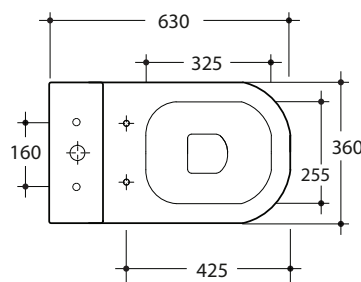

Tutto Evo

STYLE

Back to Wall Toilet Suite

CODE

TE001

WEIGHT

(Pan) 29 kg, **(Seat)** 2 kg, **(Cistern)** 16 kg

COLOURS

Notes

Set out 80-160 mm (S-Trap)
Suitable for S-Trap or P-Trap Installation.

Cleanmax nanotech anti-bacterial surface technology.

CLEANMAX
ANTI-BACTERIAL
SELF CLEANING GLAZE