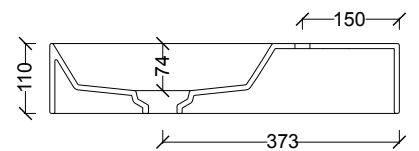

SPY 55

STYLE

Bench / Wall Basin

CODE

NTH : SPY55/0

1TH : SPY55/1

COLOURS

White
Premium Colours Available

OVERFLOW & WASTE

32 mm non-overflow plug
& waste not included.

Rear View