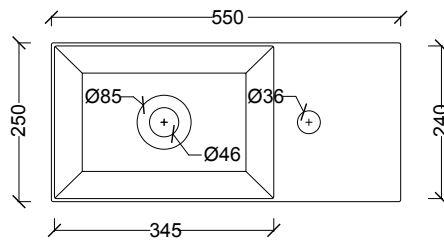

SPY 55

STYLE

Bench / Wall Basin

CODE

NTH : SPY55/0

1TH : SPY55/1

COLOURS

White
Premium Colours Available

OVERFLOW & WASTE

32 mm non-overflow plug
& waste not included.

Rear View