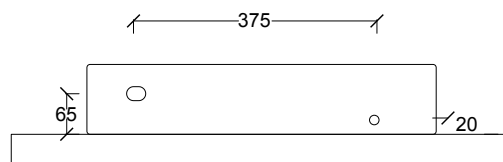

SPY 55

STYLE

Bench / Wall Basin

CODE

NTH : SPY55/0

1TH : SPY55/1

COLOURS

White
Premium Colours Available

OVERFLOW & WASTE

32 mm non-overflow plug
& waste not included.

Rear View