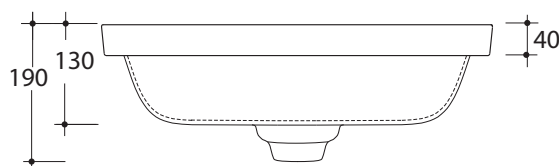

STUDIO
BAGNO

Soul 4

STYLE

Inset

CODE

NTH (SOL15/0)
1TH (SOL15/1)
3TH (SOL15/3)

SIZE

550 x 420 x 130 mm

WEIGHT

16 kg

COLOURS

White,
Standard Colours

OVERFLOW & WASTE

32mm ceramic overflow
plug and waste not included.
Please order separately

Note: All dimensions are in millimetres and are subject to normal manufacturing variances. Studio Bagno Pty Ltd reserves the right to vary specifications at any time without notice. Date created: 20/05/15.