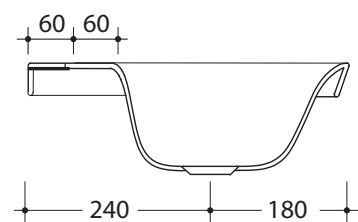

STUDIO
BAGNO

Soul 4

STYLE

Inset

CODE

NTH (SOL15/0)
1TH (SOL15/1)
3TH (SOL15/3)

SIZE

550 x 420 x 130 mm

WEIGHT

16 kg

COLOURS

White,
Standard Colours

OVERFLOW & WASTE

32mm ceramic overflow
plug and waste not included.
Please order separately

Note: All dimensions are in millimetres and are subject to normal manufacturing variances. Studio Bagno Pty Ltd reserves the right to vary specifications at any time without notice. Date created: 20/05/15.