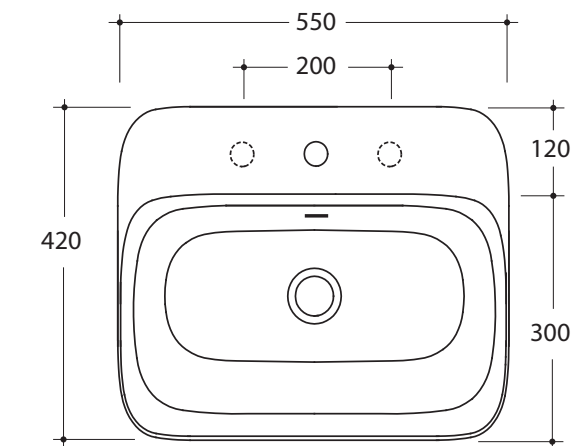

STUDIO
BAGNO

Soul 4

STYLE

Inset

CODE

NTH (SOL15/0)
1TH (SOL15/1)
3TH (SOL15/3)

SIZE

550 x 420 x 130 mm

WEIGHT

16 kg

COLOURS

White,
Standard Colours

OVERFLOW & WASTE

32mm ceramic overflow
plug and waste not included.
Please order separately

Note: All dimensions are in millimetres and are subject to normal manufacturing variances. Studio Bagno Pty Ltd reserves the right to vary specifications at any time without notice. Date created: 20/05/15.