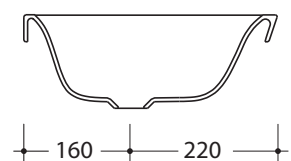

STUDIO
BAGNO

Soul 3

STYLE

Inset

CODE

NTH (SOL11)

SIZE

700 x 380 x 130 mm

WEIGHT

18 kg

COLOURS

**White,
Standard Colours
(Glazed at rear)**

OVERFLOW & WASTE

**32mm ceramic non overflow
plug and waste not included.
Please order separately**

Note: All dimensions are in millimetres and are subject to normal manufacturing variances. Studio Bagno Pty Ltd reserves the right to vary specifications at any time without notice. Date created: 20/05/15.