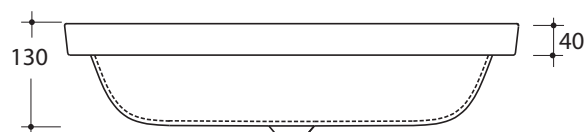

STUDIO
BAGNO

Soul 3

STYLE

Inset

CODE

NTH (SOL11)

SIZE

700 x 380 x 130 mm

WEIGHT

18 kg

COLOURS

**White,
Standard Colours
(Glazed at rear)**

OVERFLOW & WASTE

**32mm ceramic non overflow
plug and waste not included.
Please order separately**

Note: All dimensions are in millimetres and are subject to normal manufacturing variances. Studio Bagno Pty Ltd reserves the right to vary specifications at any time without notice. Date created: 20/05/15.