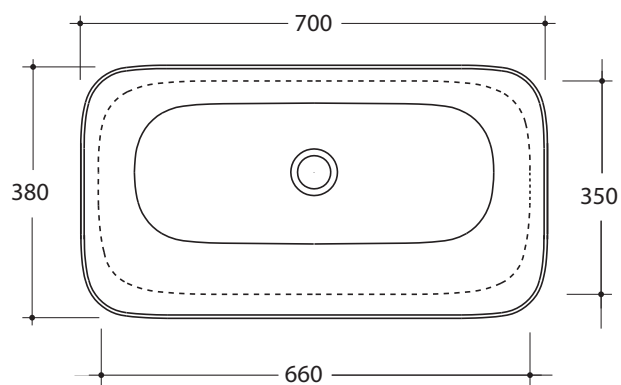

STUDIO
BAGNO

Soul 3

STYLE

Inset

CODE

NTH (SOL11)

SIZE

700 x 380 x 130 mm

WEIGHT

18 kg

COLOURS

**White,
Standard Colours
(Glazed at rear)**

OVERFLOW & WASTE

**32mm ceramic non overflow
plug and waste not included.
Please order separately**

Note: All dimensions are in millimetres and are subject to normal manufacturing variances. Studio Bagno Pty Ltd reserves the right to vary specifications at any time without notice. Date created: 20/05/15.